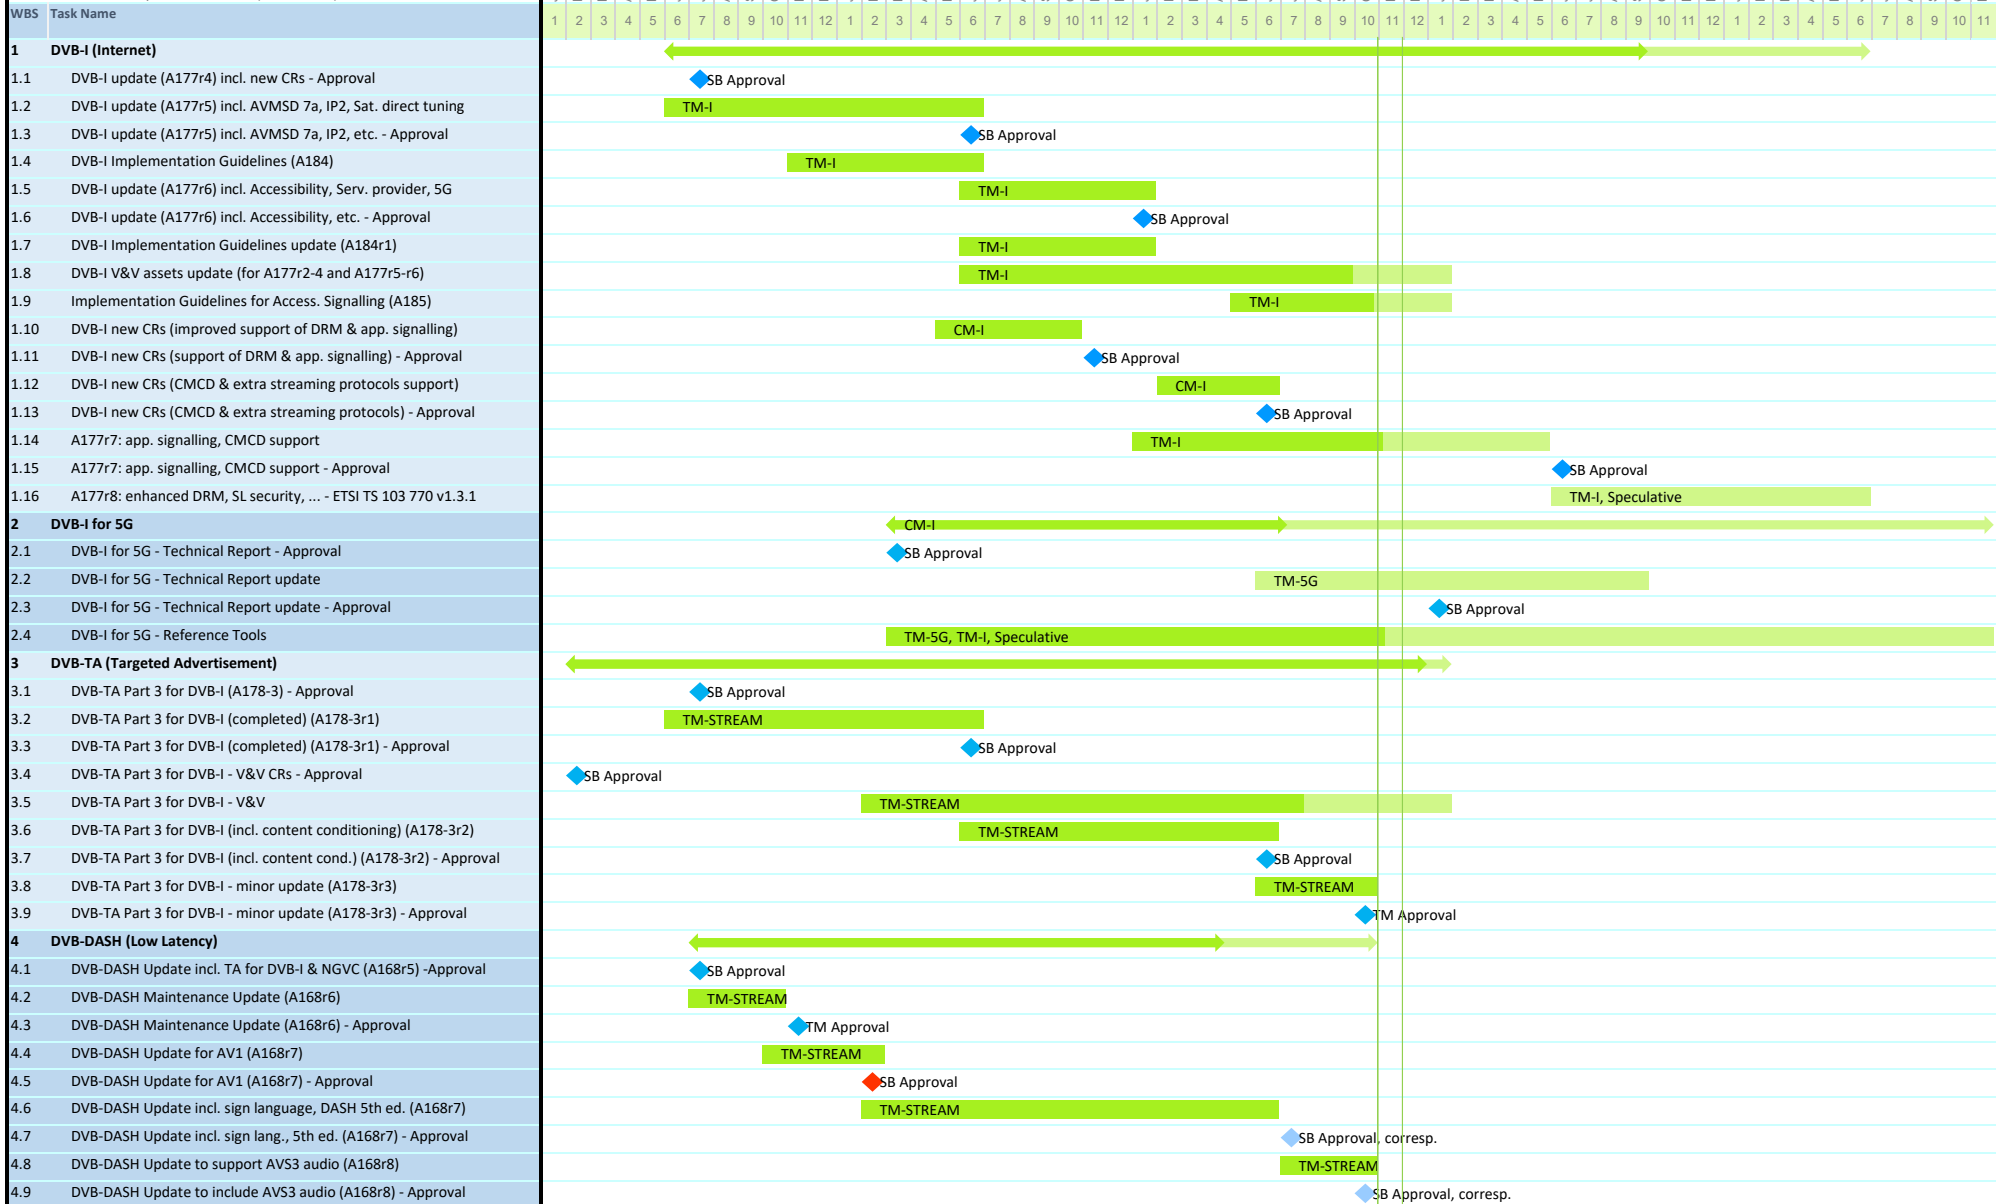

DVB Workplan

Project Lead: Emily Dubs

SB2424r30 - Update for SB111 (30.10.2024)

DVB Workplan

Project Lead: Emily Dubs

SB2424r30 - Update for SB111 (30.10.2024)