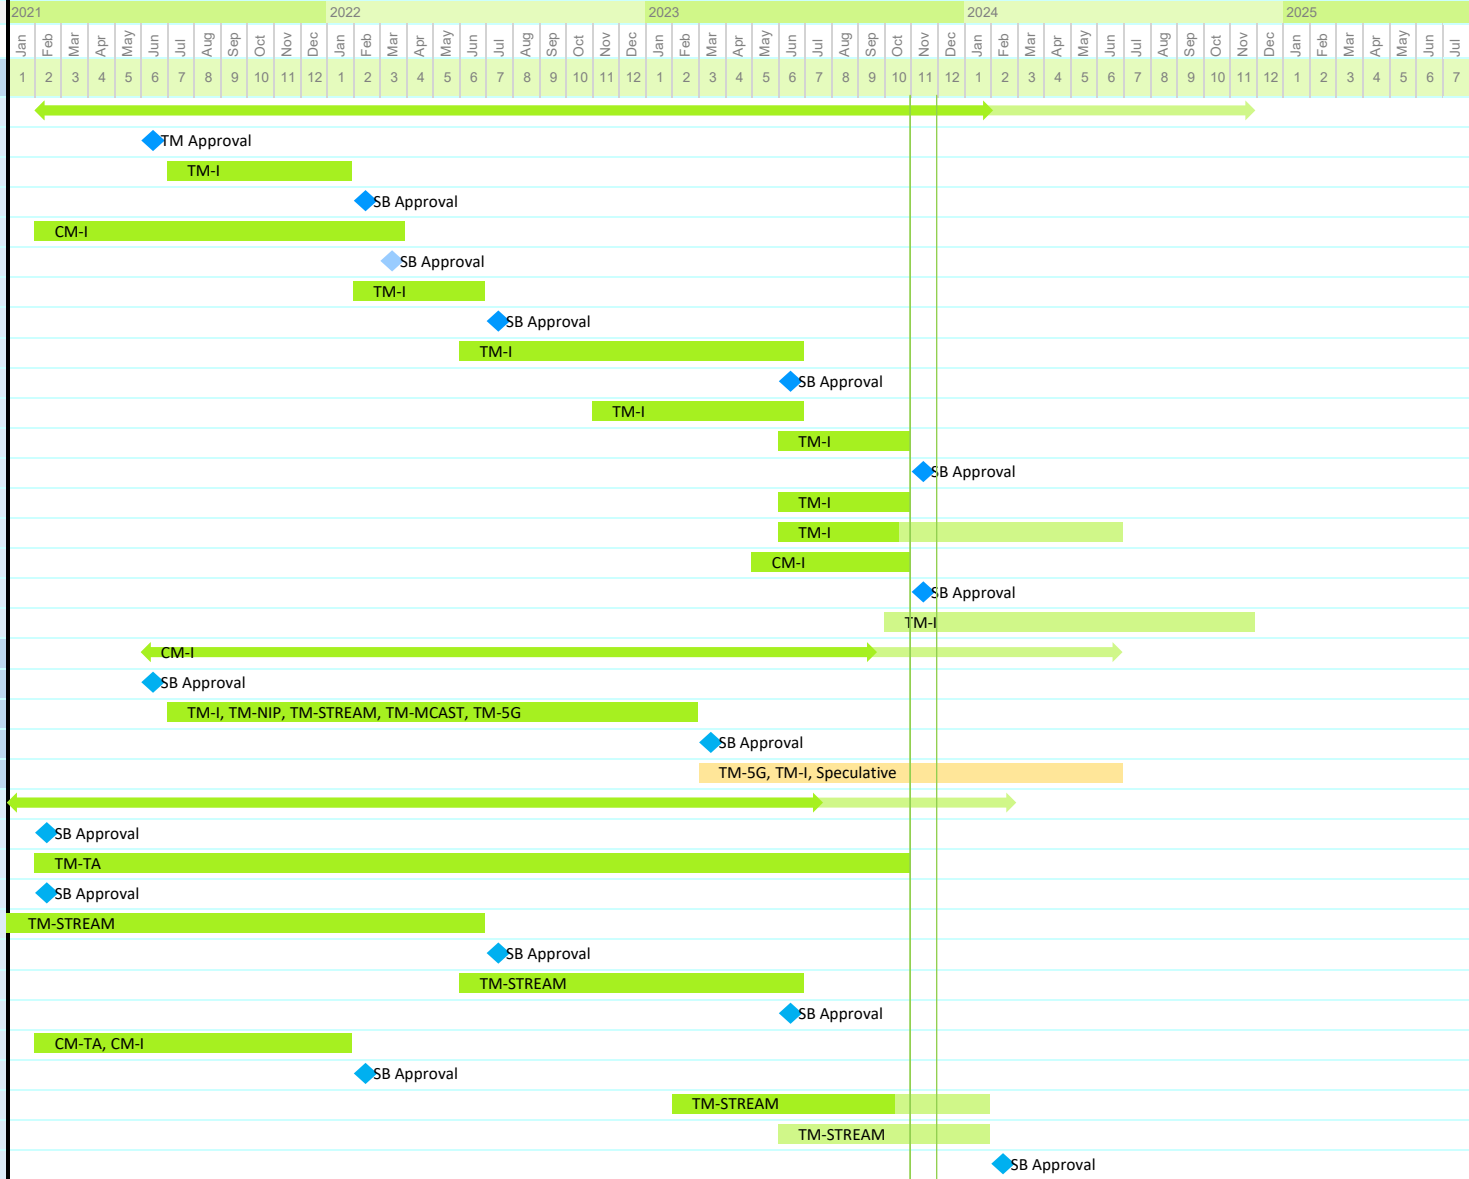

DVB Workplan

Project Lead: Emily Dubs

SB2424r27 - Update for SB108 (08.11.2023)

WBS Task Name

1 DVB-I (Internet)

- 1.1 DVB-I BlueBook maintenance - Approval (A177r2)
- 1.2 DVB-I BlueBook update (A177r3)
- 1.3 DVB-I BlueBook update (A177r3) - Approval
- 1.4 DVB-I new CRs (Server Side SLs, use of CI Plus)
- 1.5 DVB-I new CRs (Server Side SLs, use of CI Plus) - Approval
- 1.6 DVB-I update (A177r4) incl. new CRs
- 1.7 DVB-I update (A177r4) incl. new CRs - Approval
- 1.8 DVB-I update (A177r5) incl. AVMSD 7a, IP2, Sat. direct tuning
- 1.9 DVB-I update (A177r5) incl. AVMSD 7a, IP2, etc. - Approval
- 1.10 DVB-I Implementation Guidelines (A184)
- 1.11 DVB-I update (A177r6) incl. Accessibility, Serv. provider, 5G
- 1.12 DVB-I update (A177r6) incl. Accessibility, etc. - Approval
- 1.13 DVB-I Implementation Guidelines update (A184r1)
- 1.14 DVB-I V&V assets update (for A177r2-4 and A177r5-r6)
- 1.15 DVB-I new CRs (improved support of DRM & app. signalling)
- 1.16 DVB-I new CRs (support of DRM & app. signalling) - Approval
- 1.17 DVB-I update (A177r7) incl. support of DRM & app. signalling

2 DVB-I for 5G

- 2.1 DVB-I for 5G CRs - Approval
- 2.2 DVB-I for 5G - Technical Report
- 2.3 DVB-I for 5G - Technical Report - Approval
- 2.4 DVB-I for 5G - V&V

3 DVB-TA (Targeted Advertisement)

- 3.1 DVB-TA Part 1 Update with SoME (A178-1r1) - Approval
- 3.2 DVB-TA Part 1 V&V (for SoME)
- 3.3 DVB-TA Update for DVB-I (DVB-TA Part 3) CRs - Approval
- 3.4 DVB-TA Part 3 for DVB-I (A178-3)
- 3.5 DVB-TA Part 3 for DVB-I (A178-3) - Approval
- 3.6 DVB-TA Part 3 for DVB-I (completed) (A178-3r1)
- 3.7 DVB-TA Part 3 for DVB-I (completed) (A178-3r1) - Approval
- 3.8 DVB-TA Part 3 for DVB-I - V&V CRs
- 3.9 DVB-TA Part 3 for DVB-I - V&V CRs - Approval
- 3.10 DVB-TA Part 3 for DVB-I - V&V
- 3.11 DVB-TA Part 3 for DVB-I (update) (A178-3r2)
- 3.12 DVB-TA Part 3 for DVB-I (update) (A178-3r2) - Approval