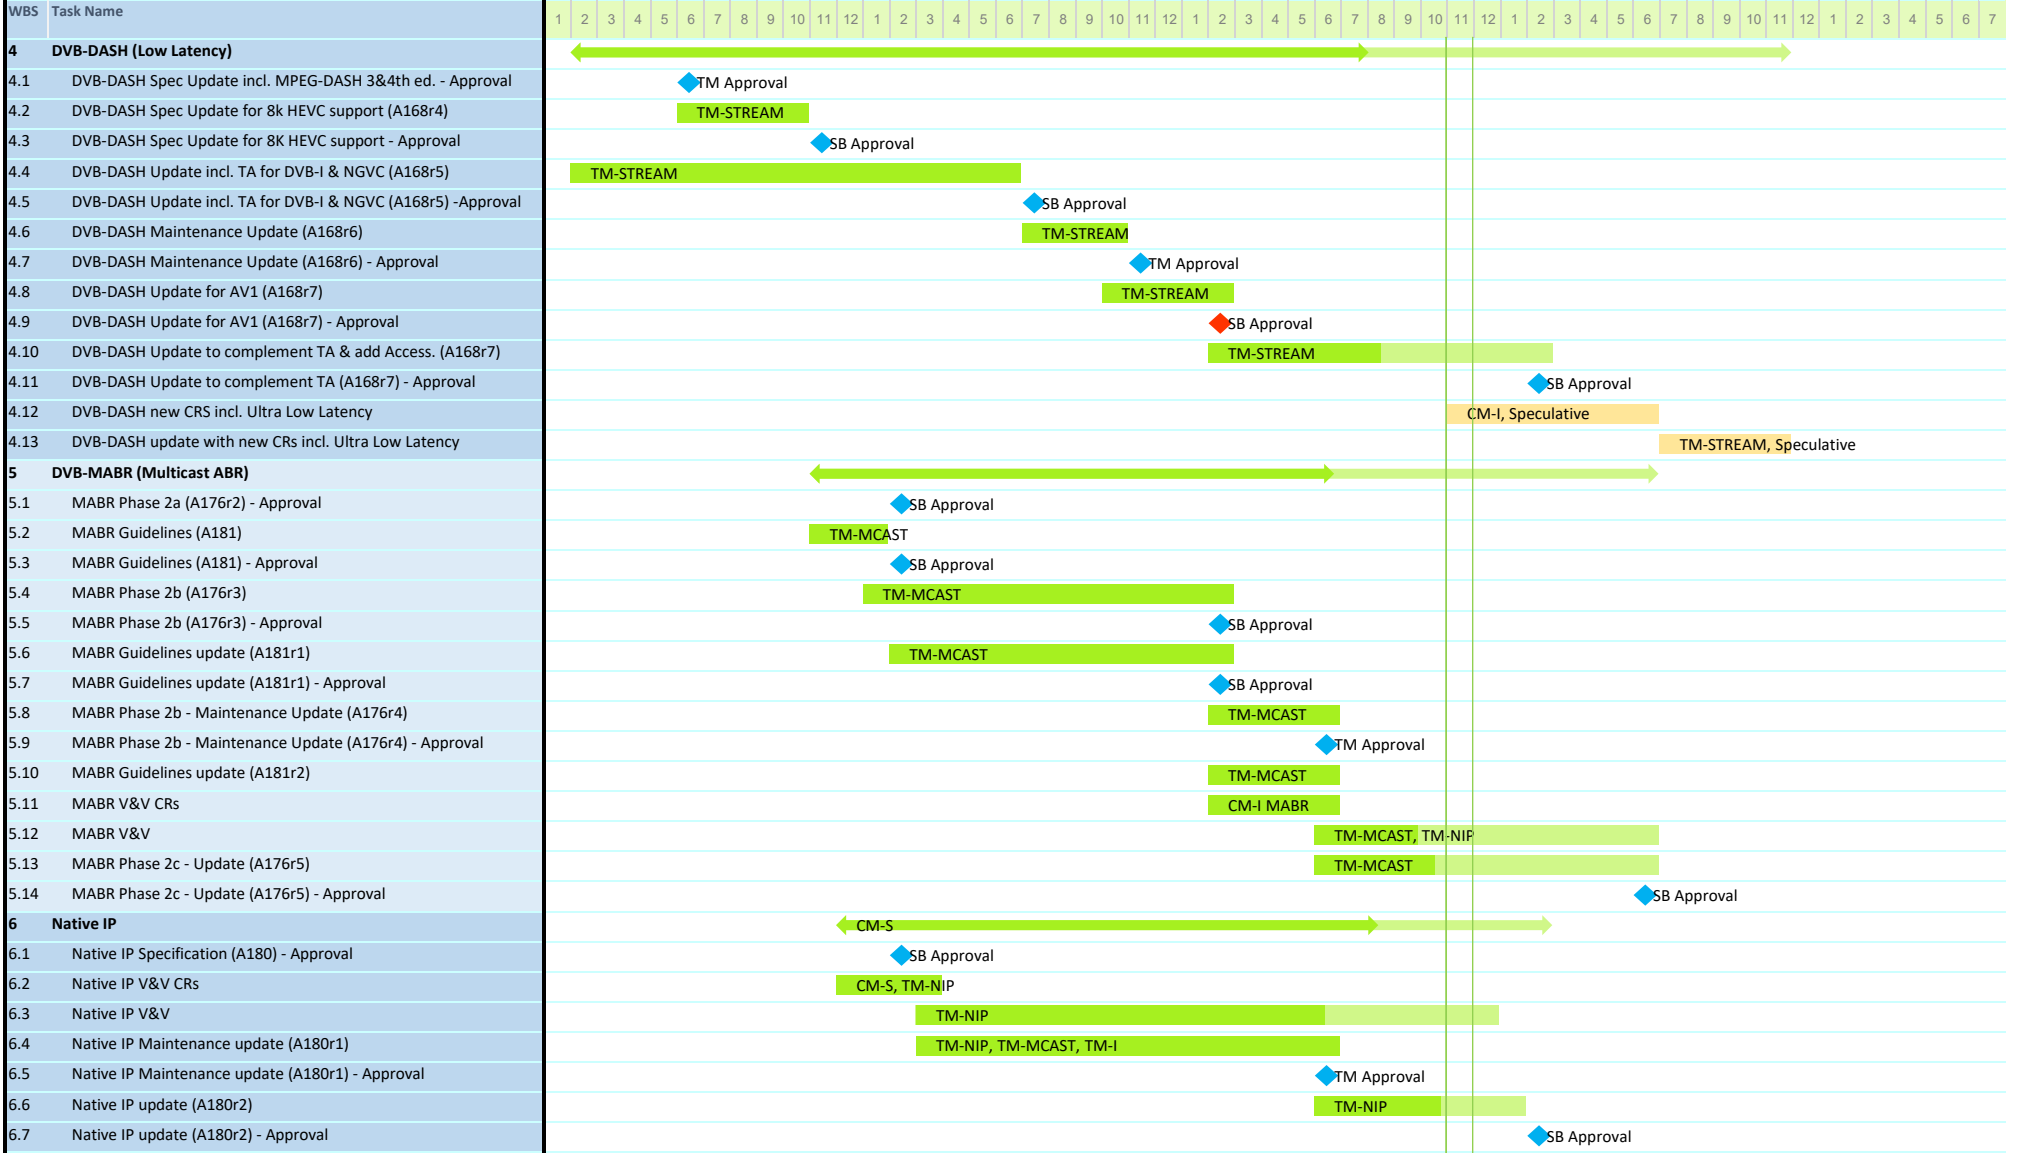

DVB Workplan

Project Lead: Emily Dubs

SB2424r27 - Update for SB108 (08.11.2023)