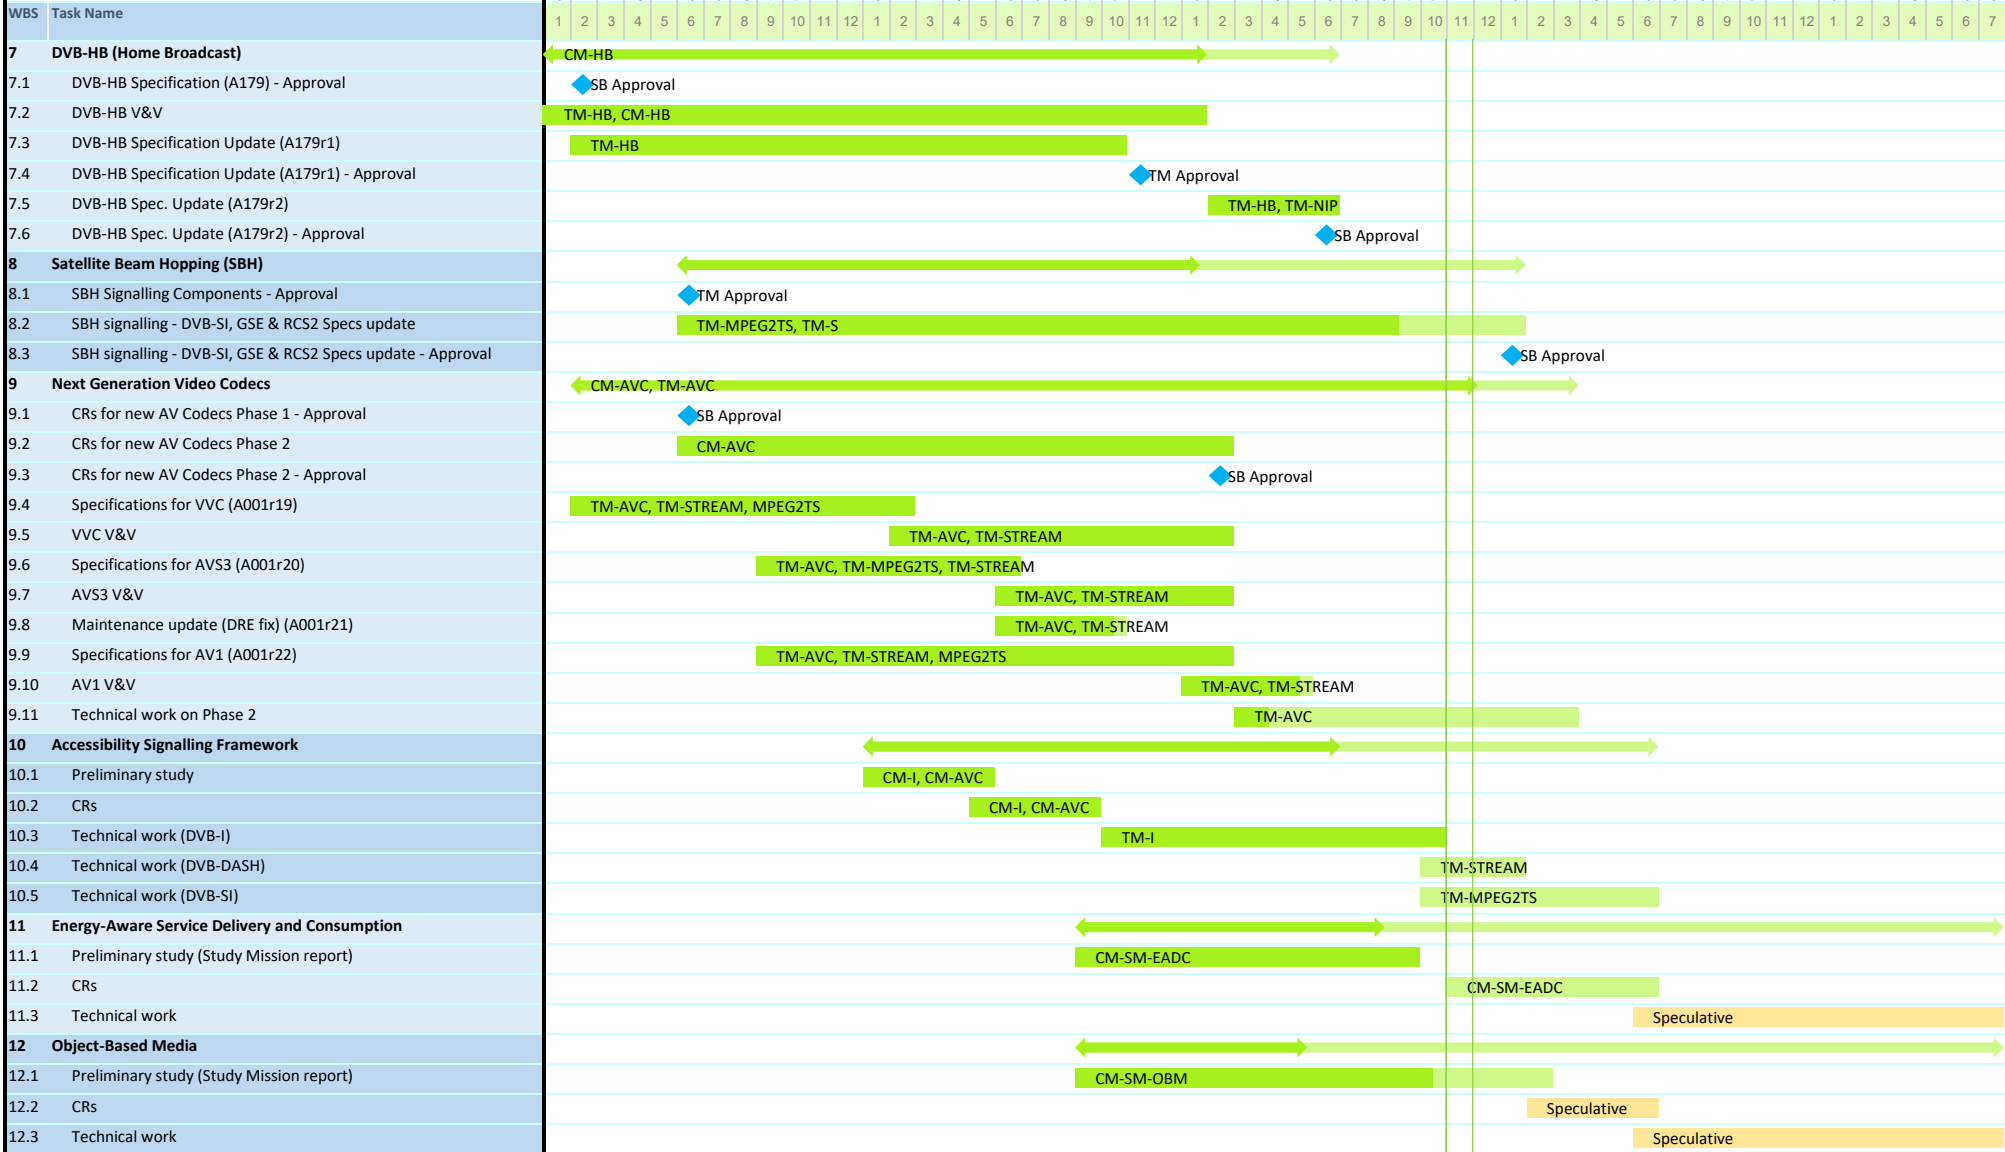

DVB Workplan

Project Lead: Emily Dubs

SB2424r27 - Update for SB108 (08.11.2023)

WBS Task Name

1 DVB-I (Internet)

- 1.1 DVB-I BlueBook maintenance - Approval (A177r2)
- 1.2 DVB-I BlueBook update (A177r3)
- 1.3 DVB-I BlueBook update (A177r3) - Approval
- 1.4 DVB-I new CRs (Server Side SLs, use of CI Plus)
- 1.5 DVB-I new CRs (Server Side SLs, use of CI Plus) - Approval
- 1.6 DVB-I update (A177r4) incl. new CRs
- 1.7 DVB-I update (A177r4) incl. new CRs - Approval
- 1.8 DVB-I update (A177r5) incl. AVMSD 7a, IP2, Sat. direct tuning
- 1.9 DVB-I update (A177r5) incl. AVMSD 7a, IP2, etc. - Approval
- 1.10 DVB-I Implementation Guidelines (A184)
- 1.11 DVB-I update (A177r6) incl. Accessibility, Serv. provider, 5G
- 1.12 DVB-I update (A177r6) incl. Accessibility, etc. - Approval
- 1.13 DVB-I Implementation Guidelines update (A184r1)
- 1.14 DVB-I V&V assets update (for A177r2-4 and A177r5-r6)
- 1.15 DVB-I new CRs (improved support of DRM & app. signalling)
- 1.16 DVB-I new CRs (support of DRM & app. signalling) - Approval
- 1.17 DVB-I update (A177r7) incl. support of DRM & app. signalling

DVB Workplan

Project Lead: Emily Dubs

SB2424r27 - Update for SB108 (08.11.2023)

DVB Workplan

Project Lead: Emily Dubs

SB2424r27 - Update for SB108 (08.11.2023)

DVB Workplan

Project Lead: Emily Dubs

SB2424r27 - Update for SB108 (08.11.2023)

WBS Task Name

13 Volumetric Video

13.1 Preliminary study (Study Mission report)

13.2 CRs

13.3 Technical work

14 RCS2 for non-Geostationary systems

14.1 CRs