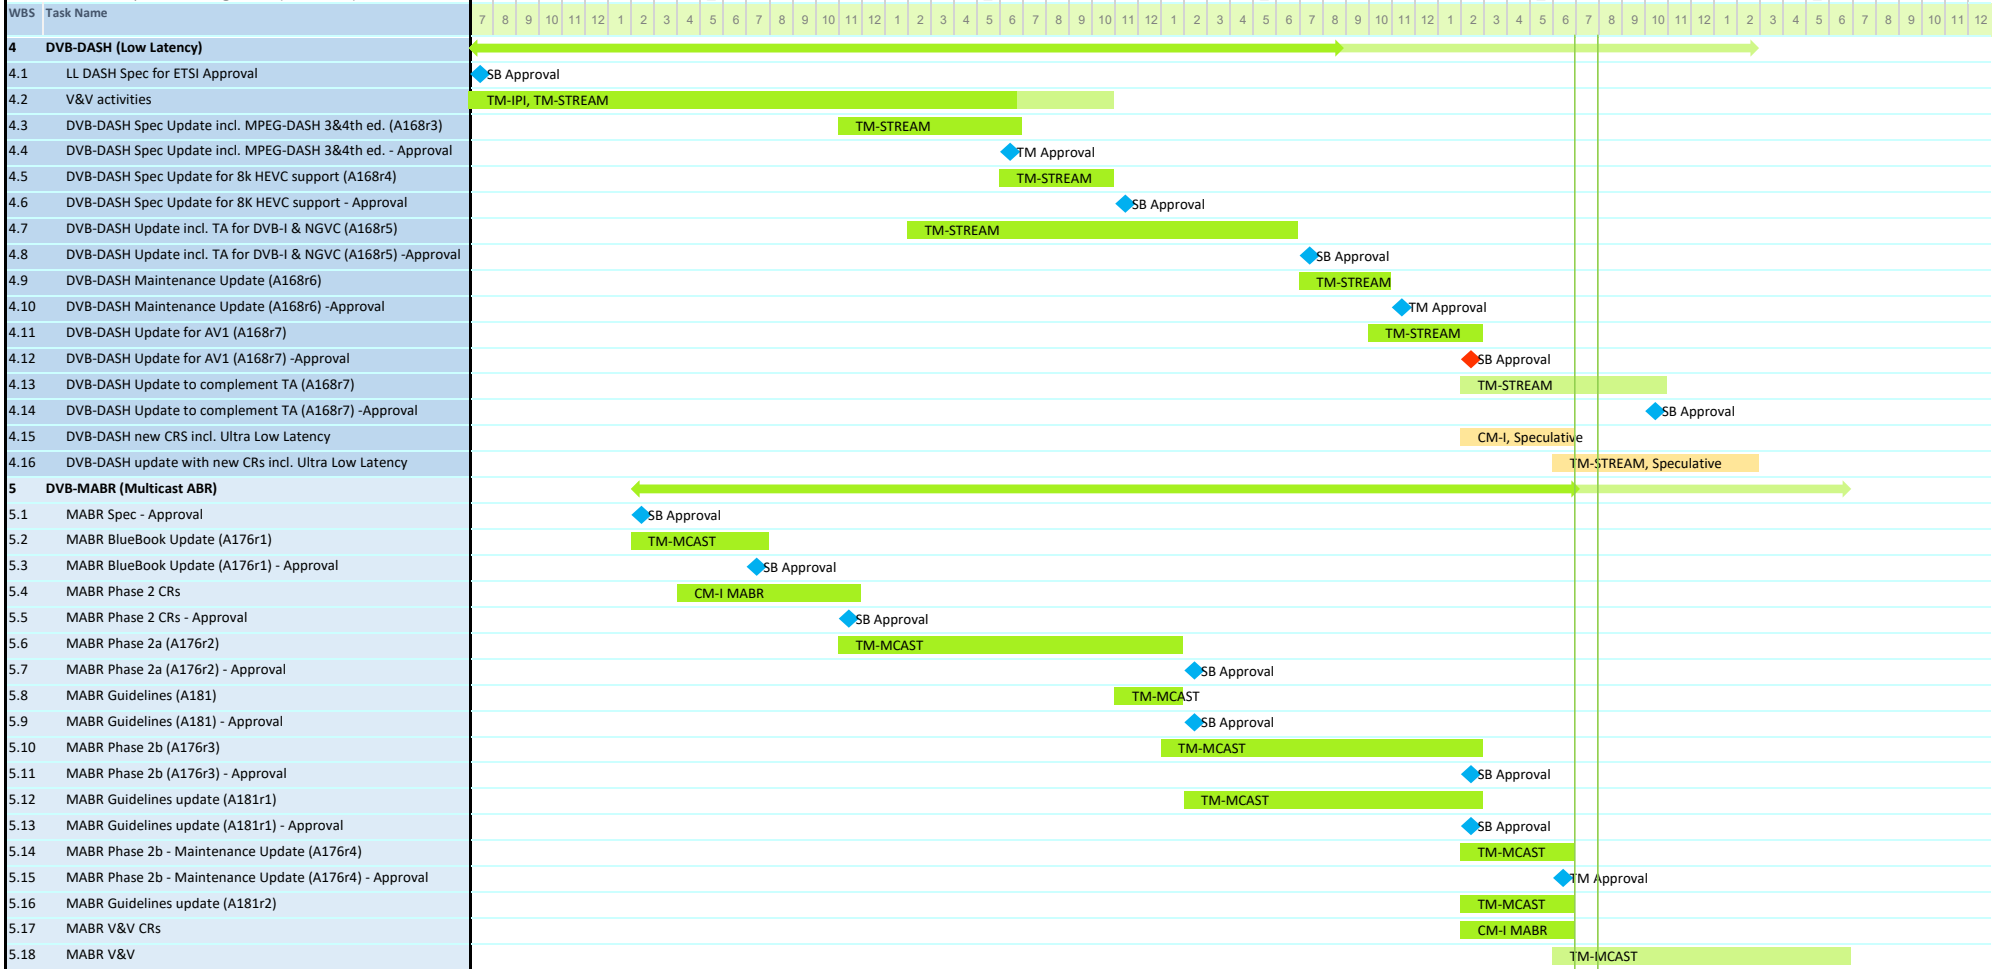

# DVB Workplan

Project Lead: Emily Dubs

SB2424r26 - Update following SB107 (29.06.2023)

# DVB Workplan

Project Lead: Emily Dubs