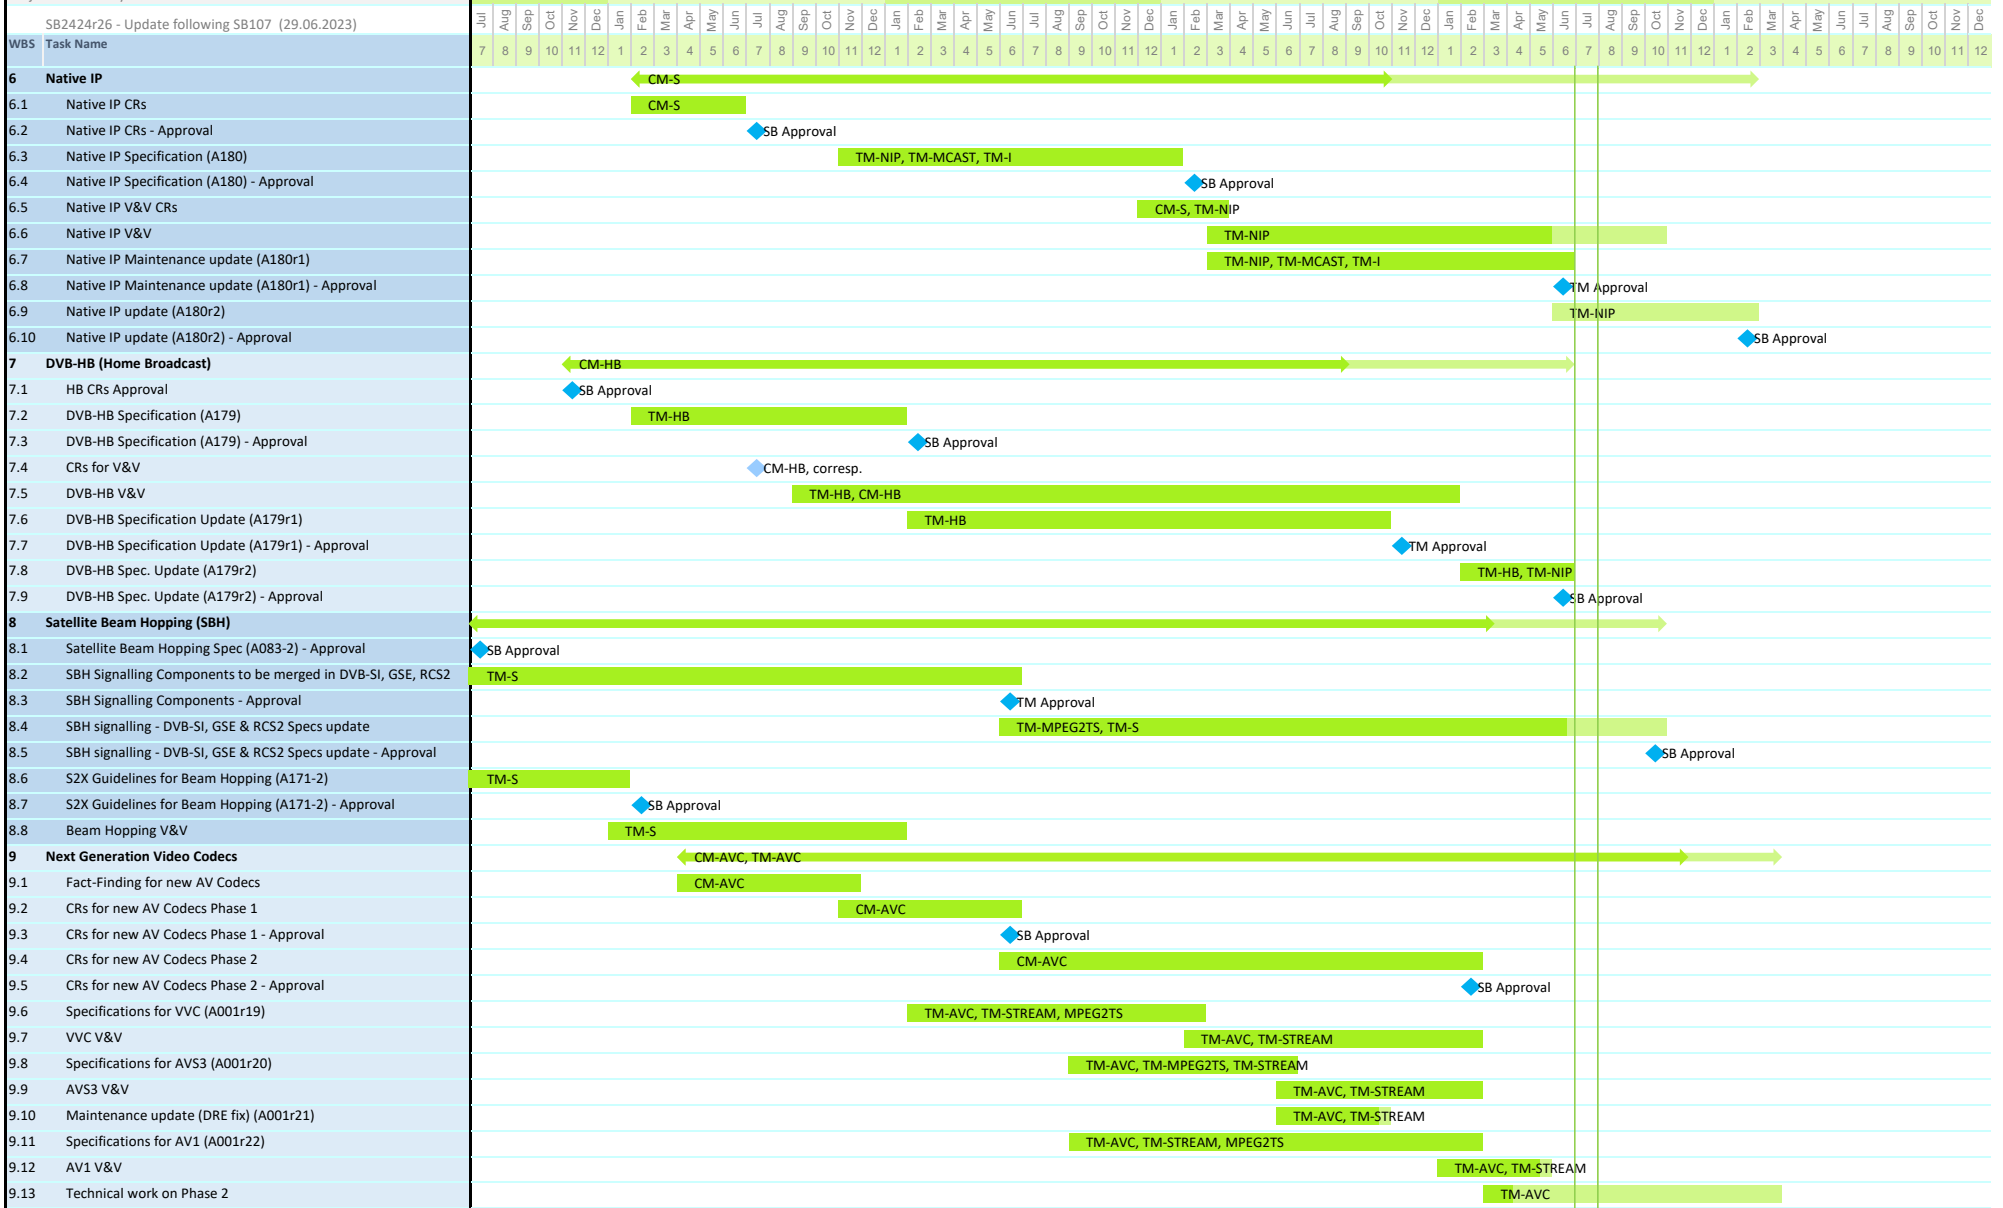

# DVB Workplan

Project Lead: Emily Dubs

SB2424r26 - Update following SB107 (29.06.2023)

# DVB Workplan

Project Lead: Emily Dubs