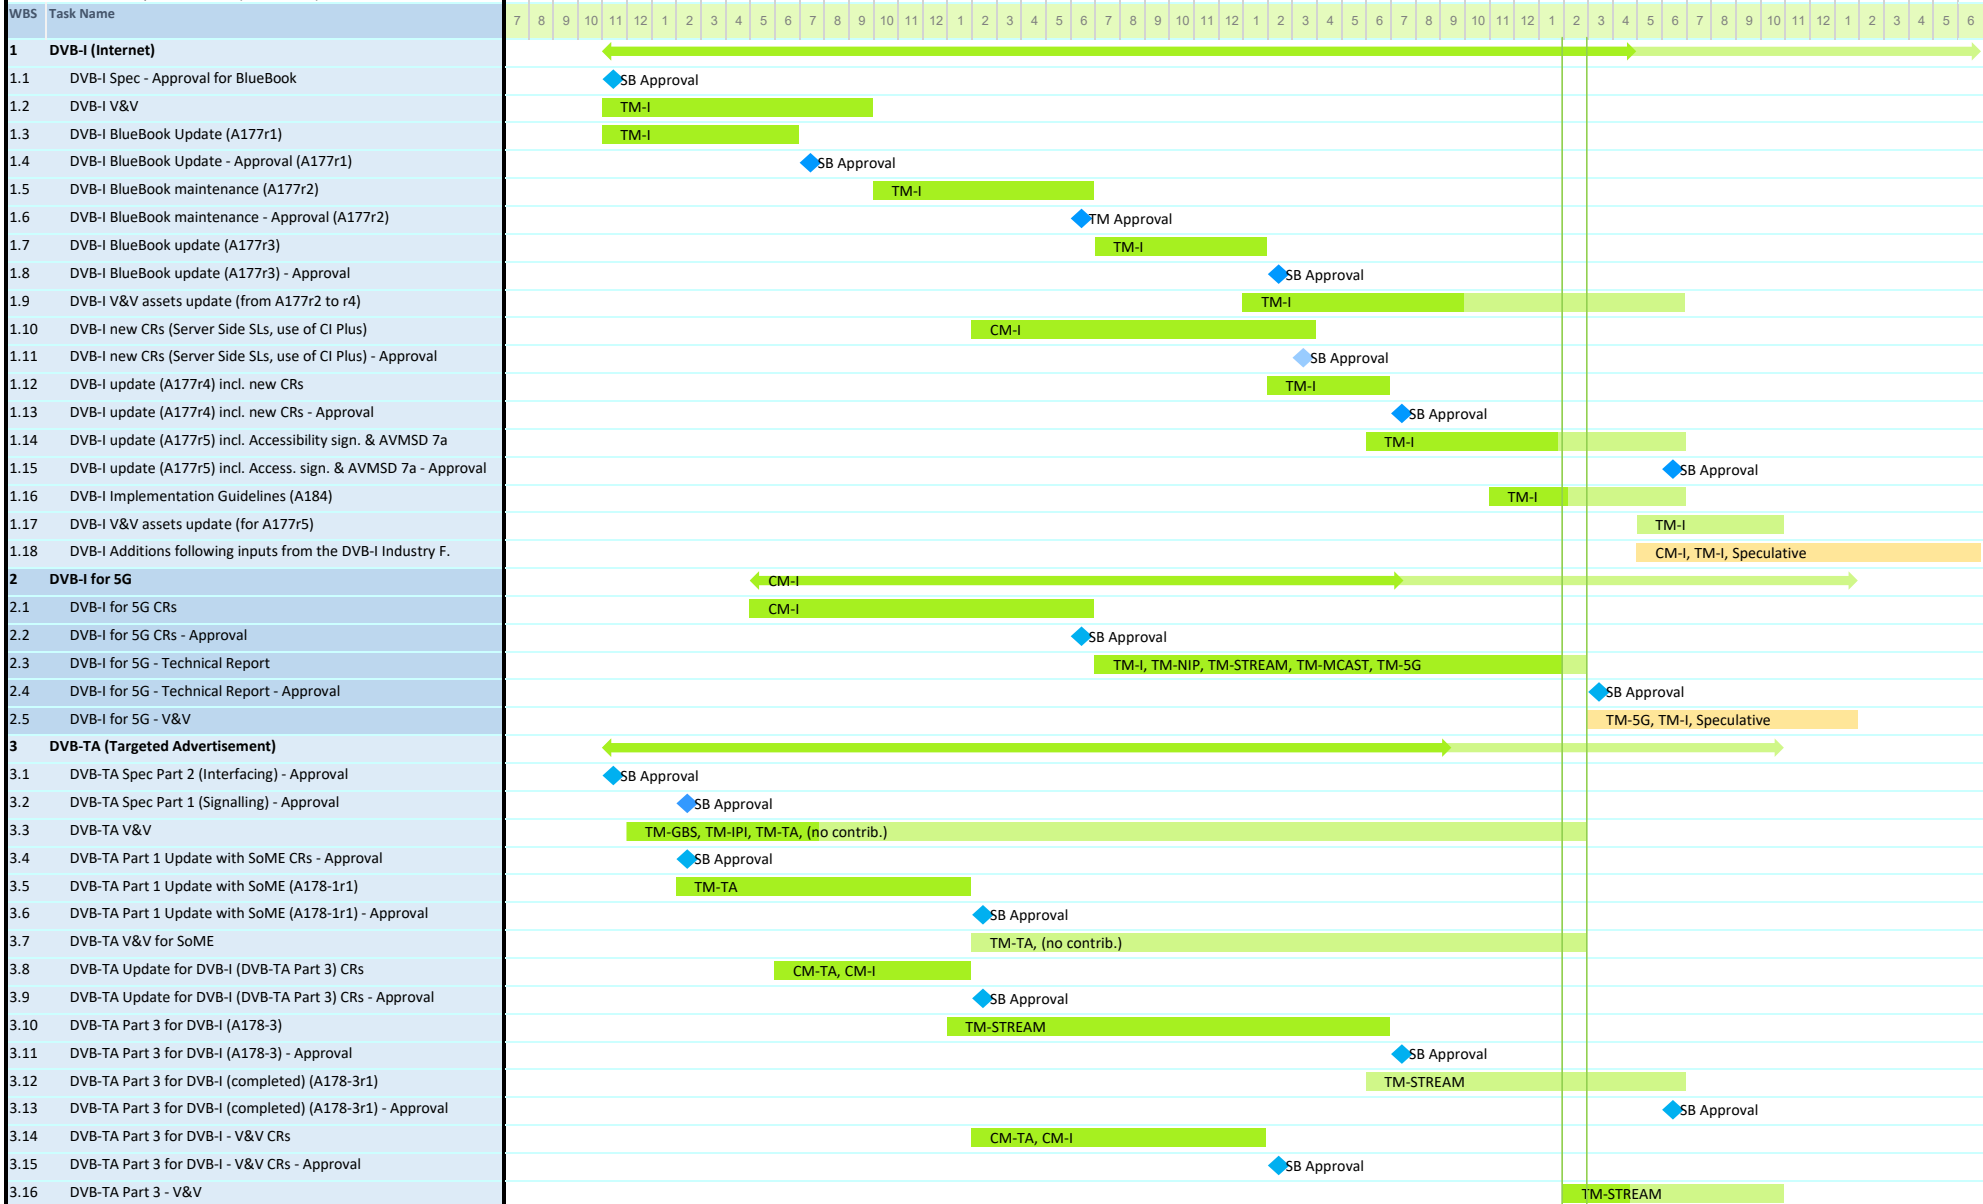

DVB Workplan

Project Lead: Emily Dubs

SB2424r24 - Input for SB104 (22.02.2023)

DVB Workplan

Project Lead: Emily Dubs

SB2424r24 - Input for SB104 (22.02.2023)

DVB Workplan

Project Lead: Emily Dubs

SB2424r24 - Input for SB104 (22.02.2023)