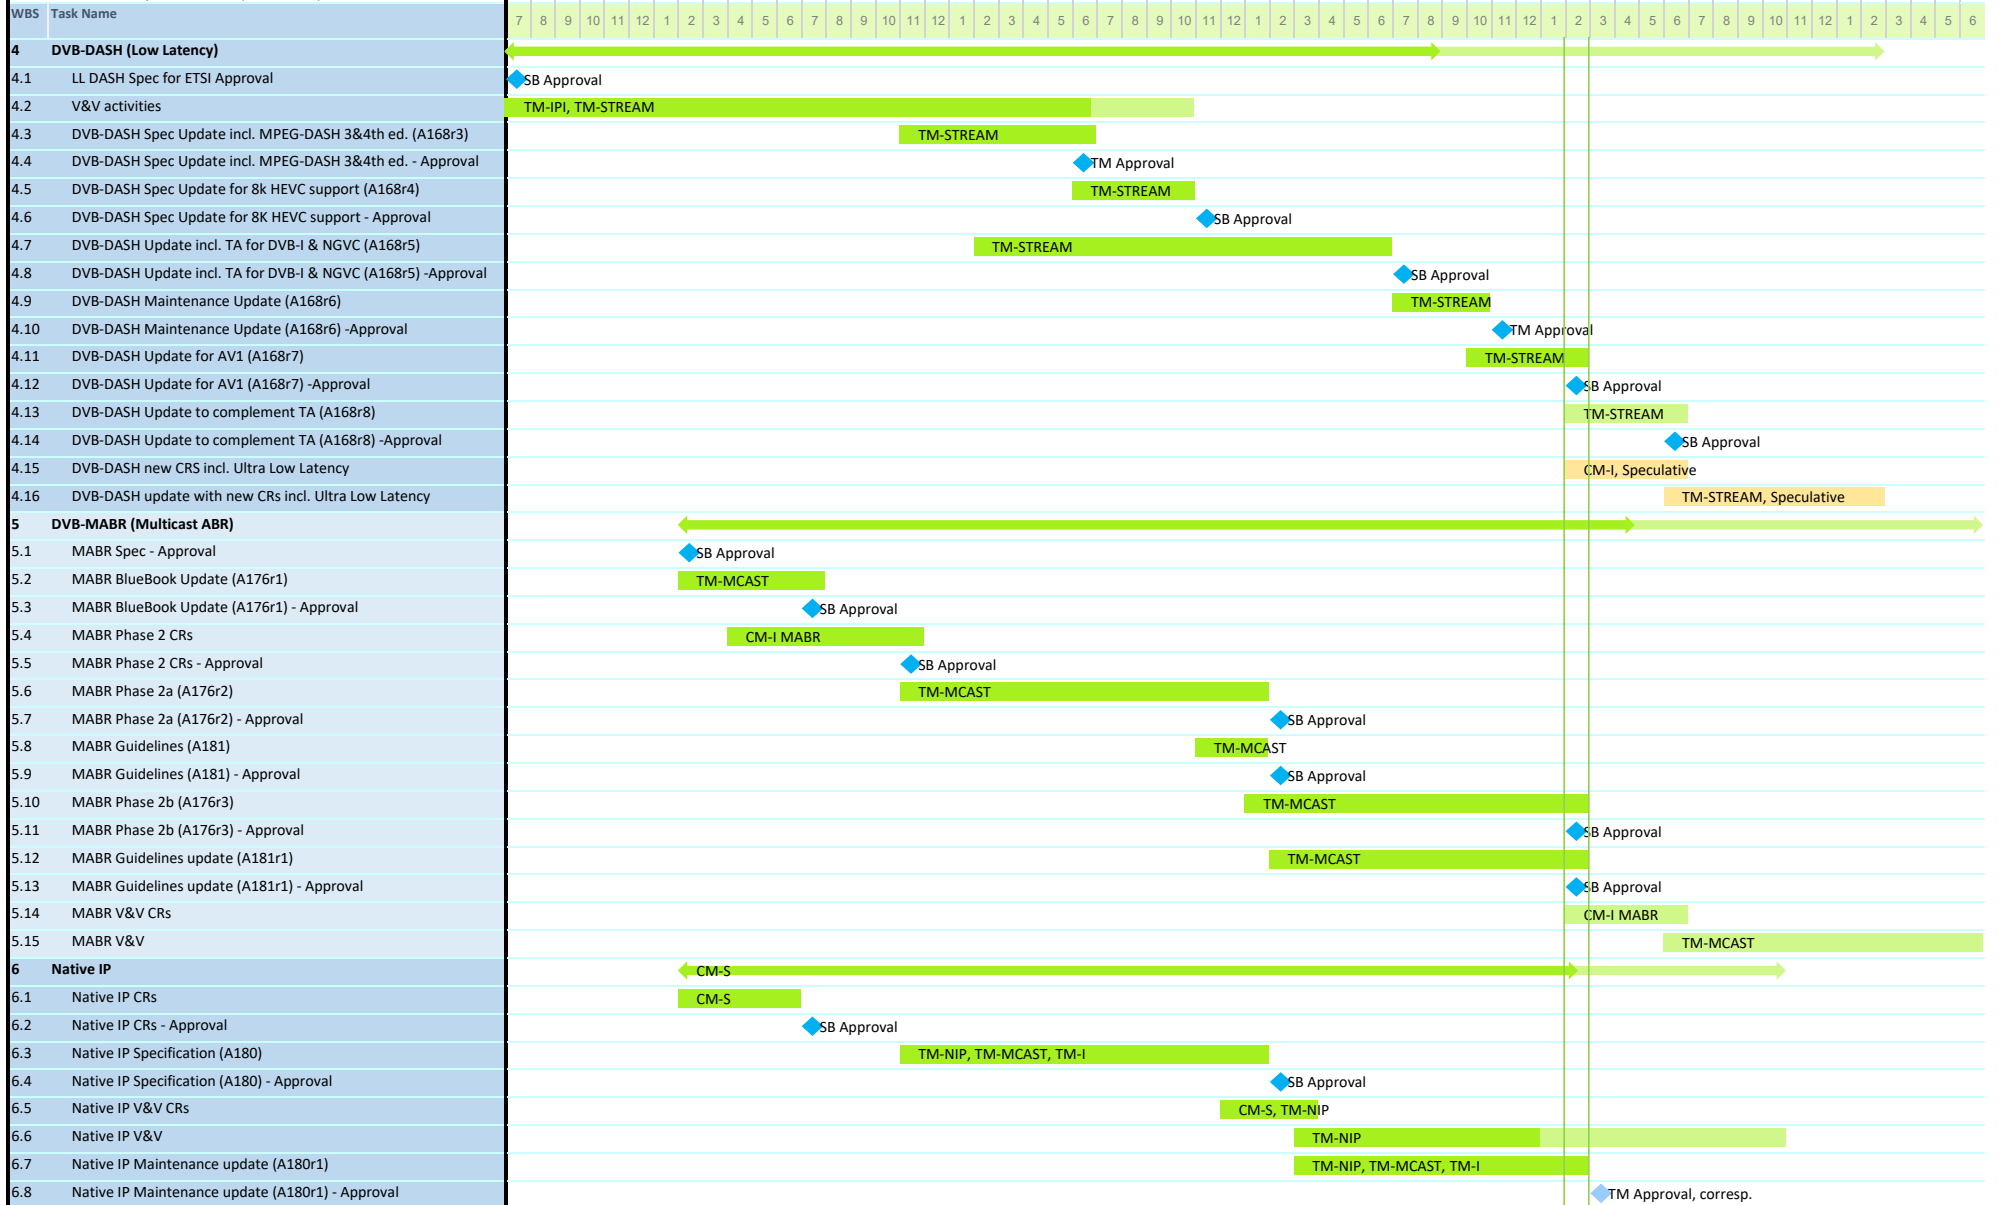

DVB Workplan

Project Lead: Emily Dubs

SB2424r24 - Input for SB104 (22.02.2023)

DVB Workplan

Project Lead: Emily Dubs

SB2424r24 - Input for SB104 (22.02.2023)

DVB Workplan

Project Lead: Emily Dubs

SB2424r24 - Input for SB104 (22.02.2023)