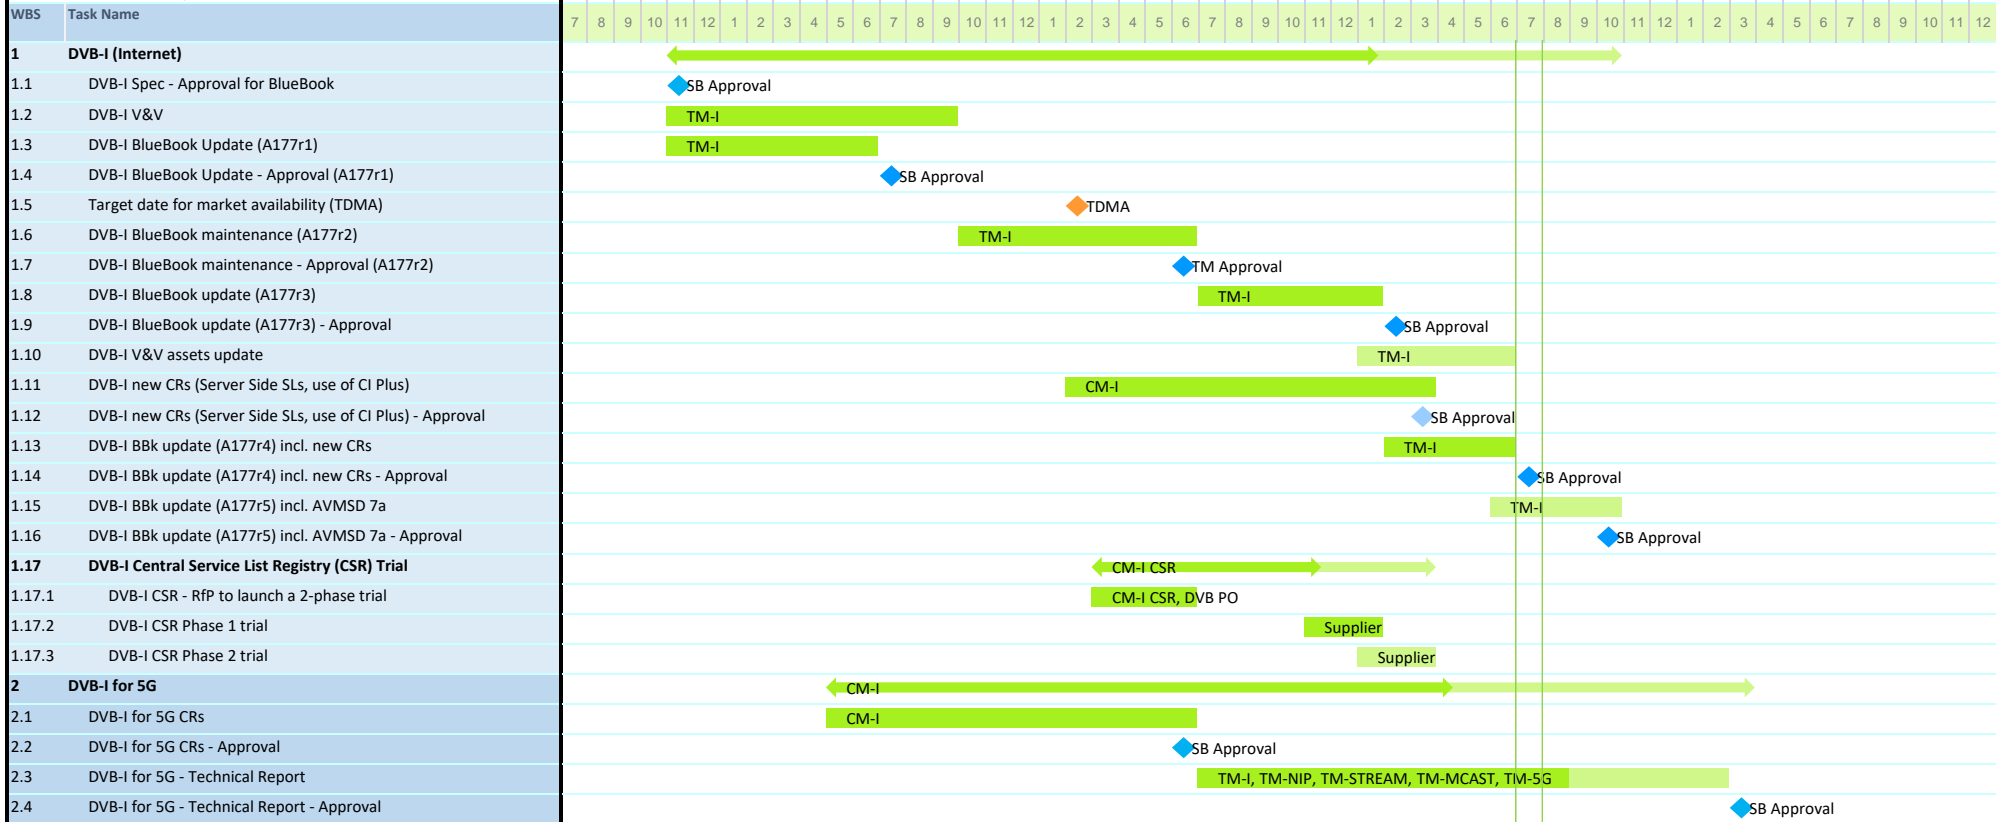

DVB Workplan

Project Lead: Emily Dubs

SB2424r22 - Output from SB102 (05.07.2022)

DVB Workplan

Project Lead: Emily Dubs

SB2424r22 - Output from SB102 (05.07.2022)