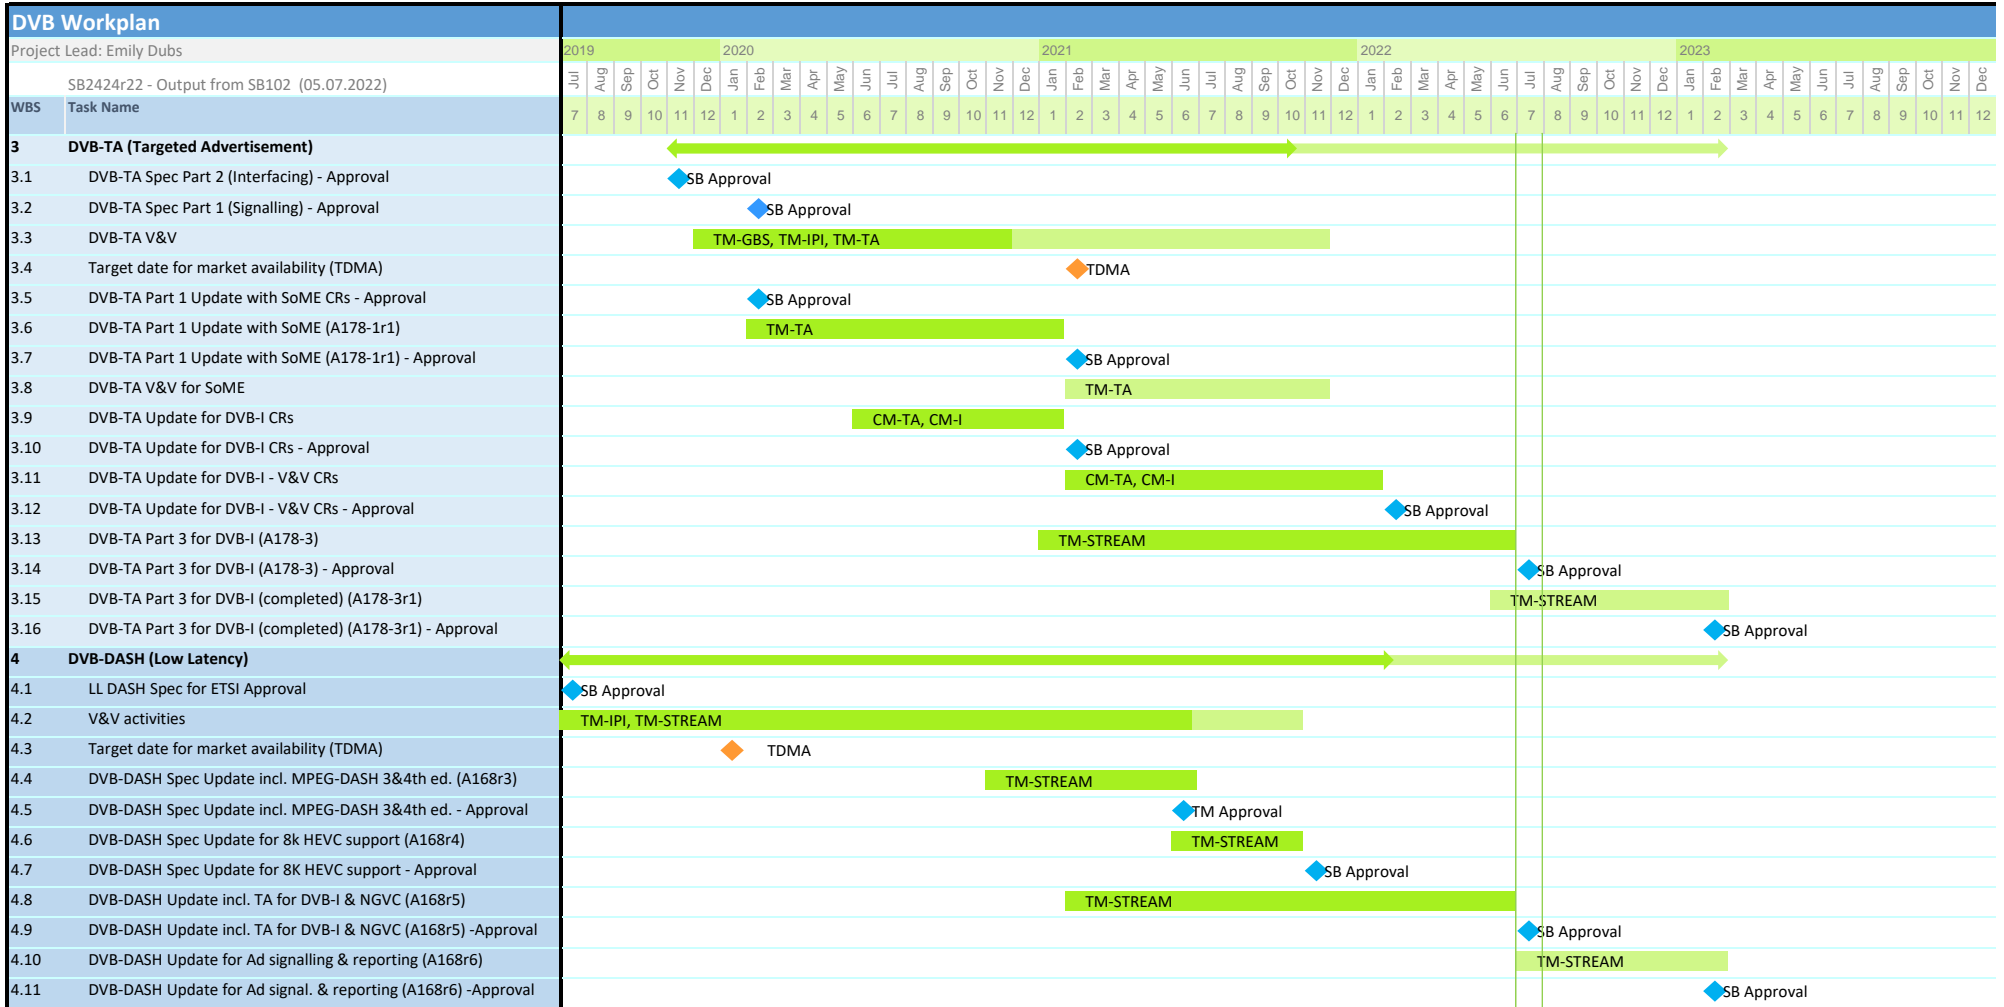

DVB Workplan

Project Lead: Emily Dubs

SB2424r22 - Output from SB102 (05.07.2022)

DVB Workplan

Project Lead: Emily Dubs

SB2424r22 - Output from SB102 (05.07.2022)