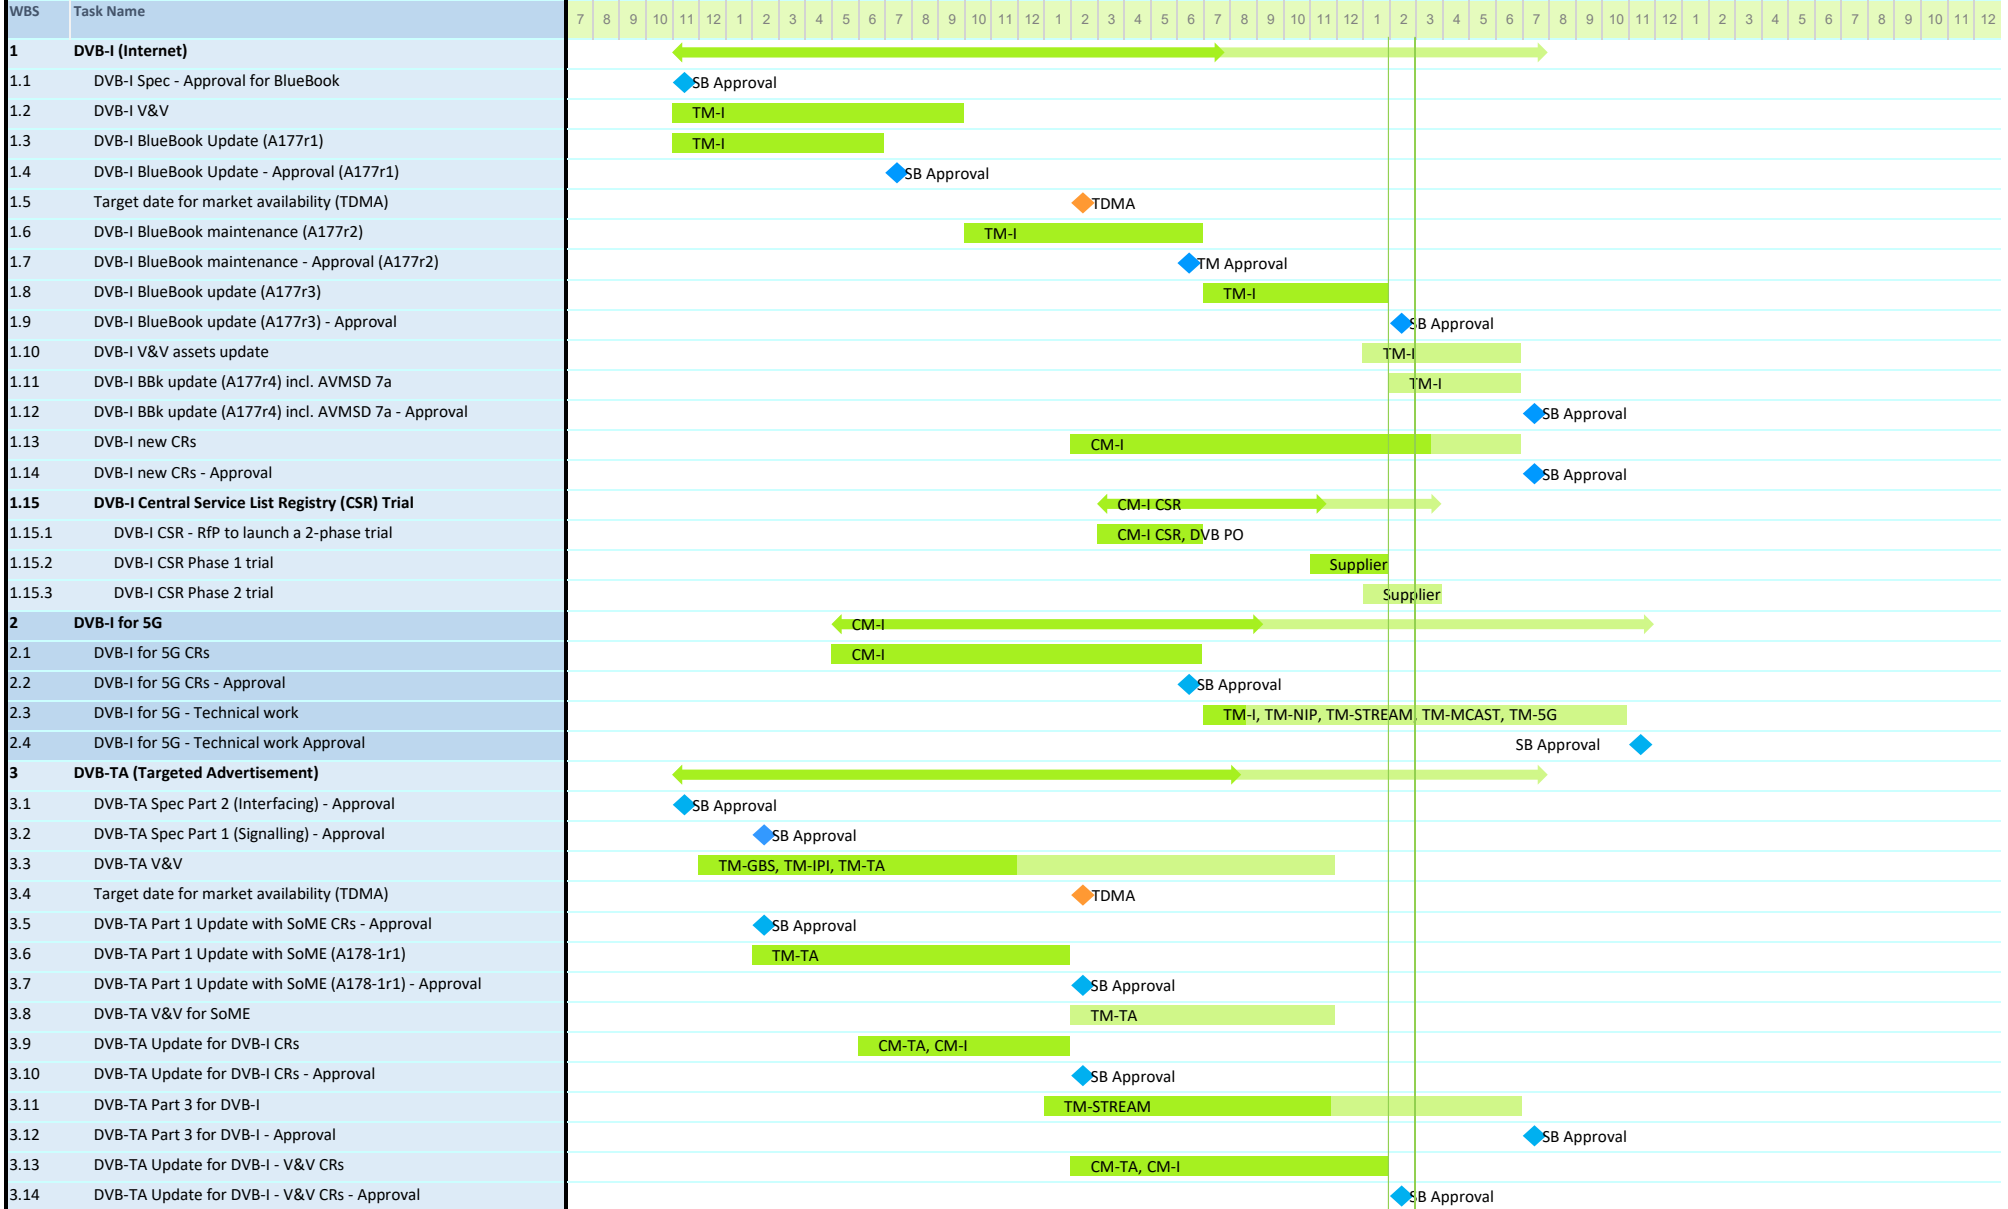

DVB Workplan

Project Lead: Emily Dubs

SB2424r20 - Approved @ SB100 (10.02.2022)

DVB Workplan

Project Lead: Emily Dubs

SB2424r20 - Approved @ SB100 (10.02.2022)