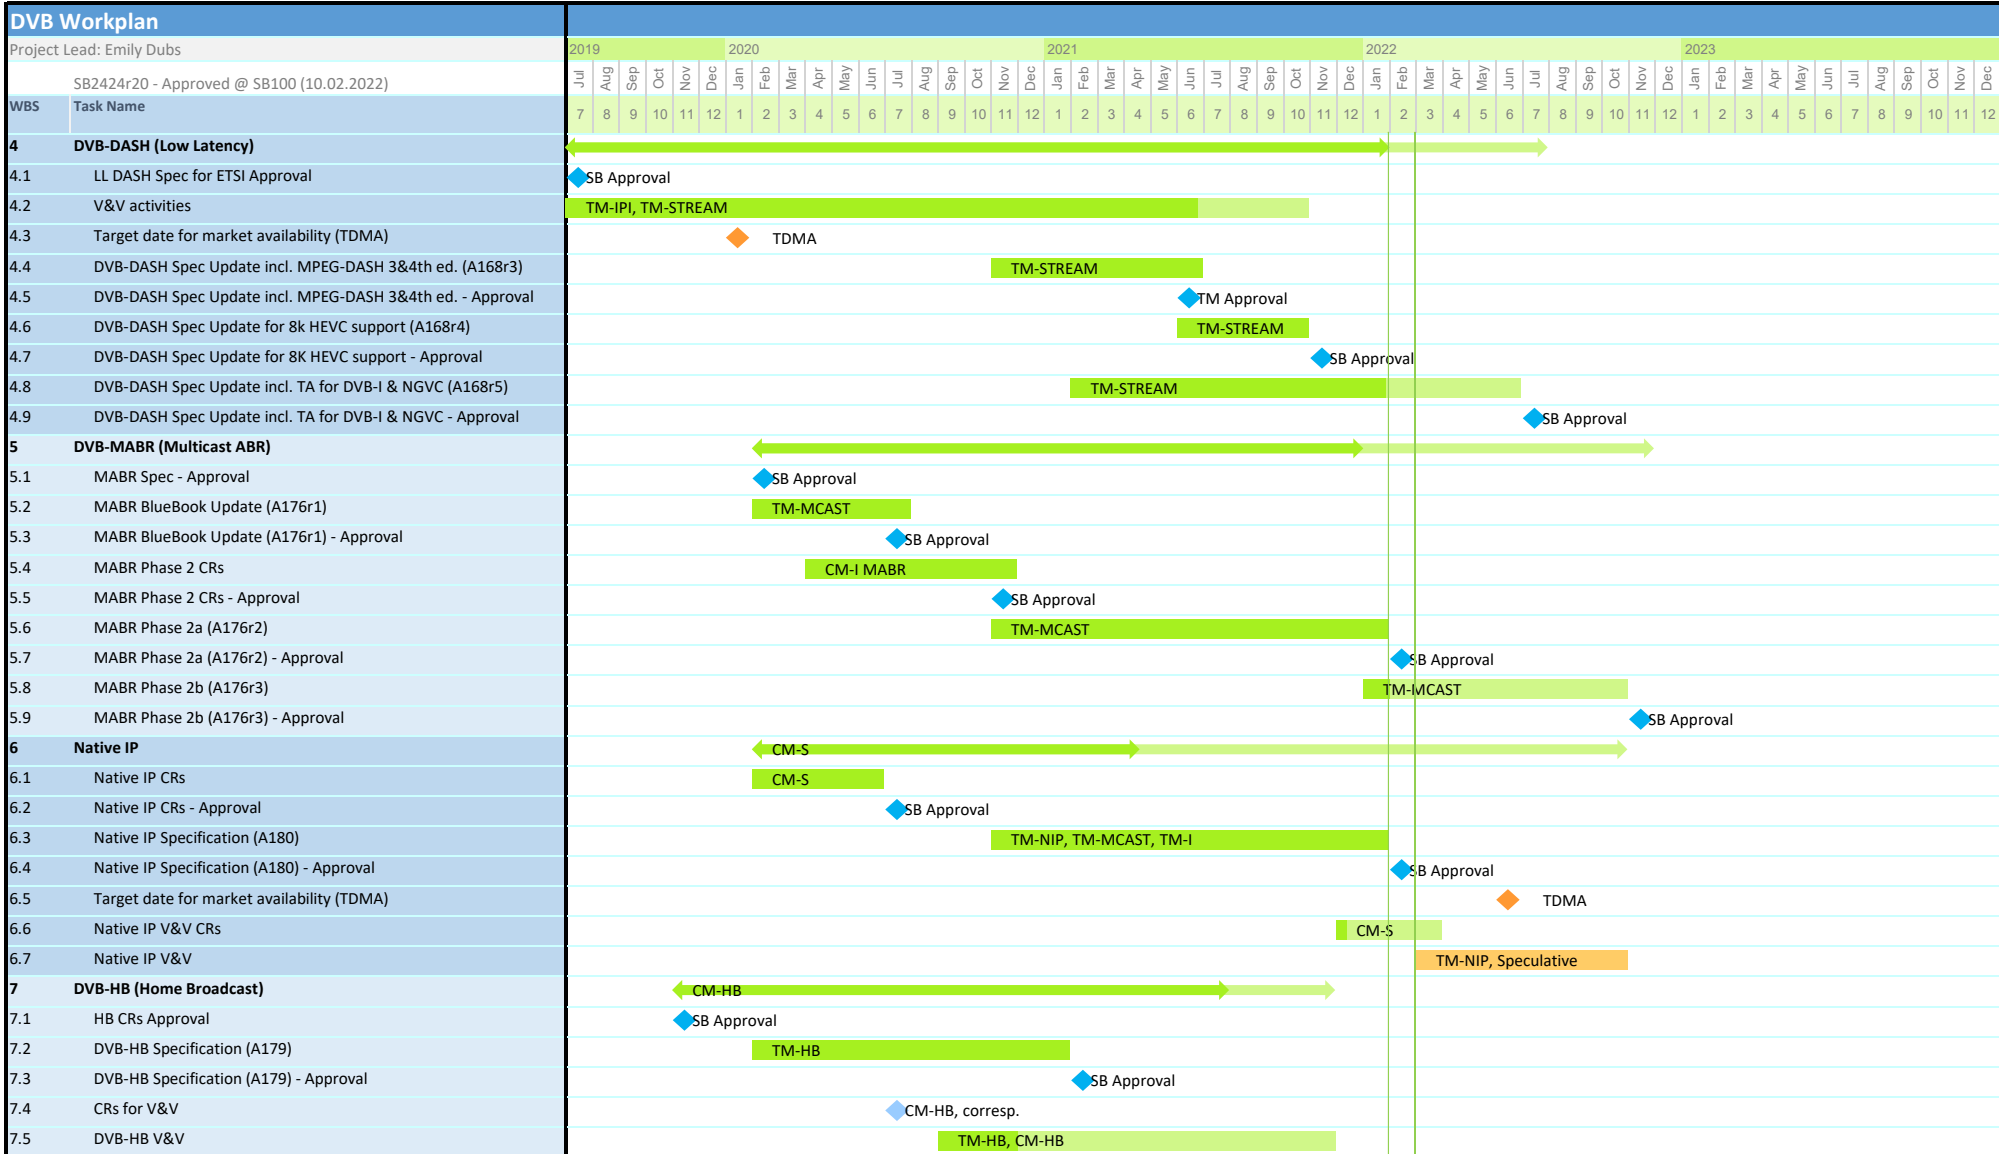

DVB Workplan

Project Lead: Emily Dubs

SB2424r20 - Approved @ SB100 (10.02.2022)

DVB Workplan

Project Lead: Emily Dubs

SB2424r20 - Approved @ SB100 (10.02.2022)