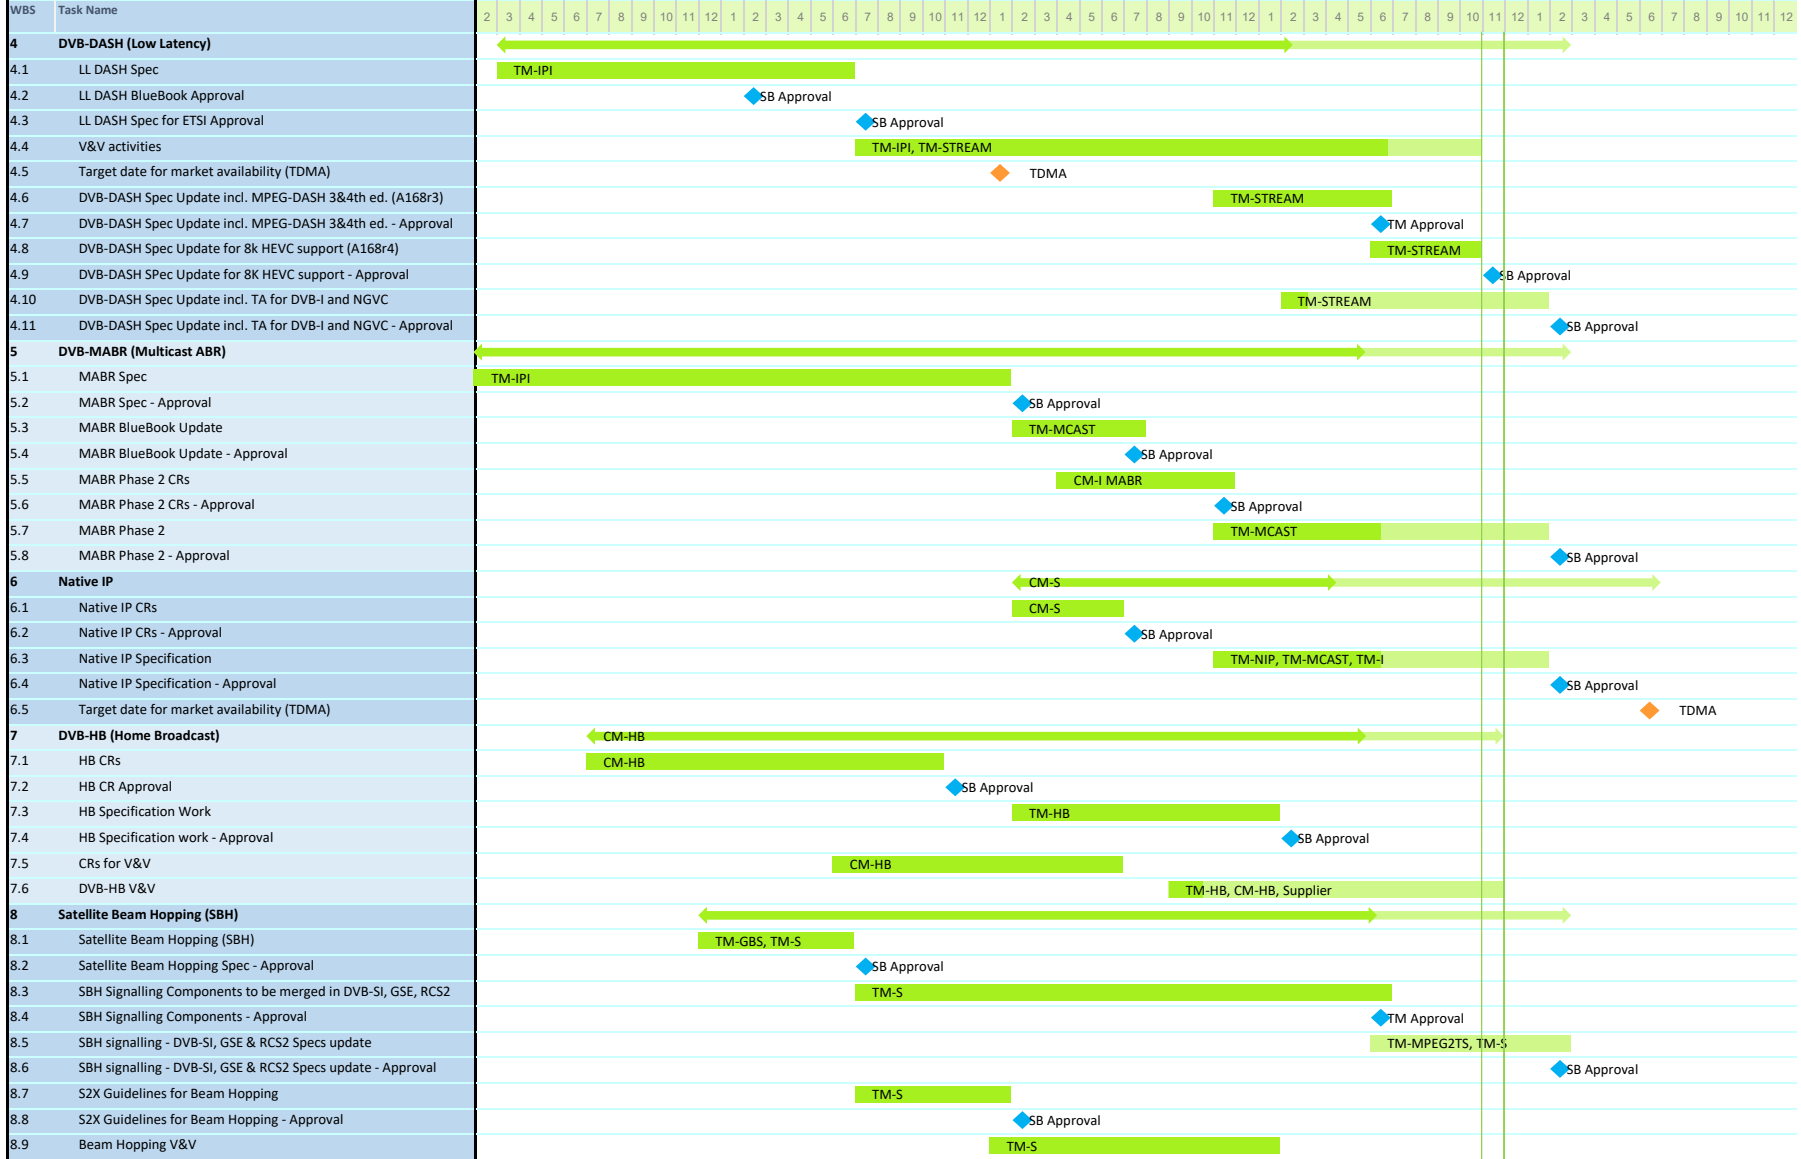

DVB Workplan

Project Lead: Emily Dubs

DVB Workplan

Project Lead: Emily Dubs

SB2424r18 - Input for SB99 (09.11.2021)

DVB Workplan

Project Lead: Emily Dubs

SB2424r18 - Input for SB99 (09.11.2021)