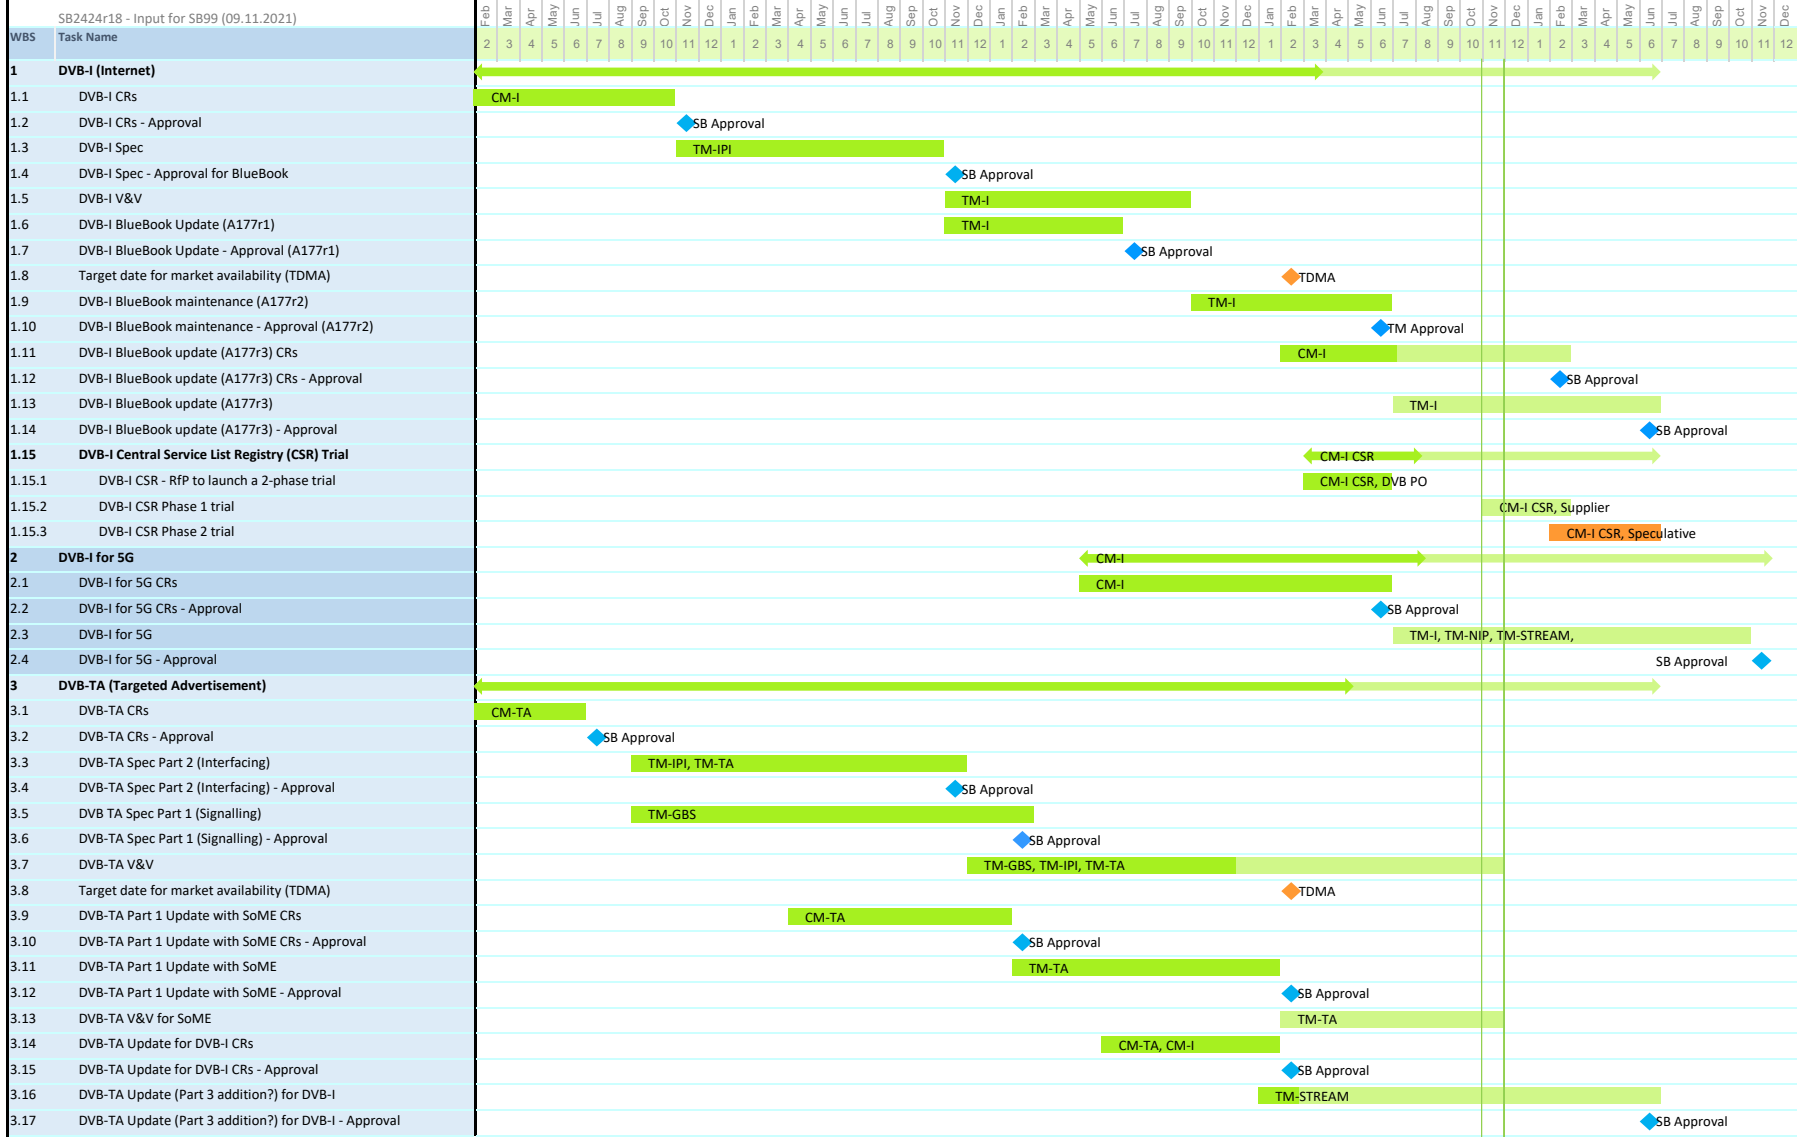

DVB Workplan

Project Lead: Emily Dubs

DVB Workplan

Project Lead: Emily Dubs

SB2424r18 - Input for SB99 (09.11.2021)

DVB Workplan

Project Lead: Emily Dubs

SB2424r18 - Input for SB99 (09.11.2021)