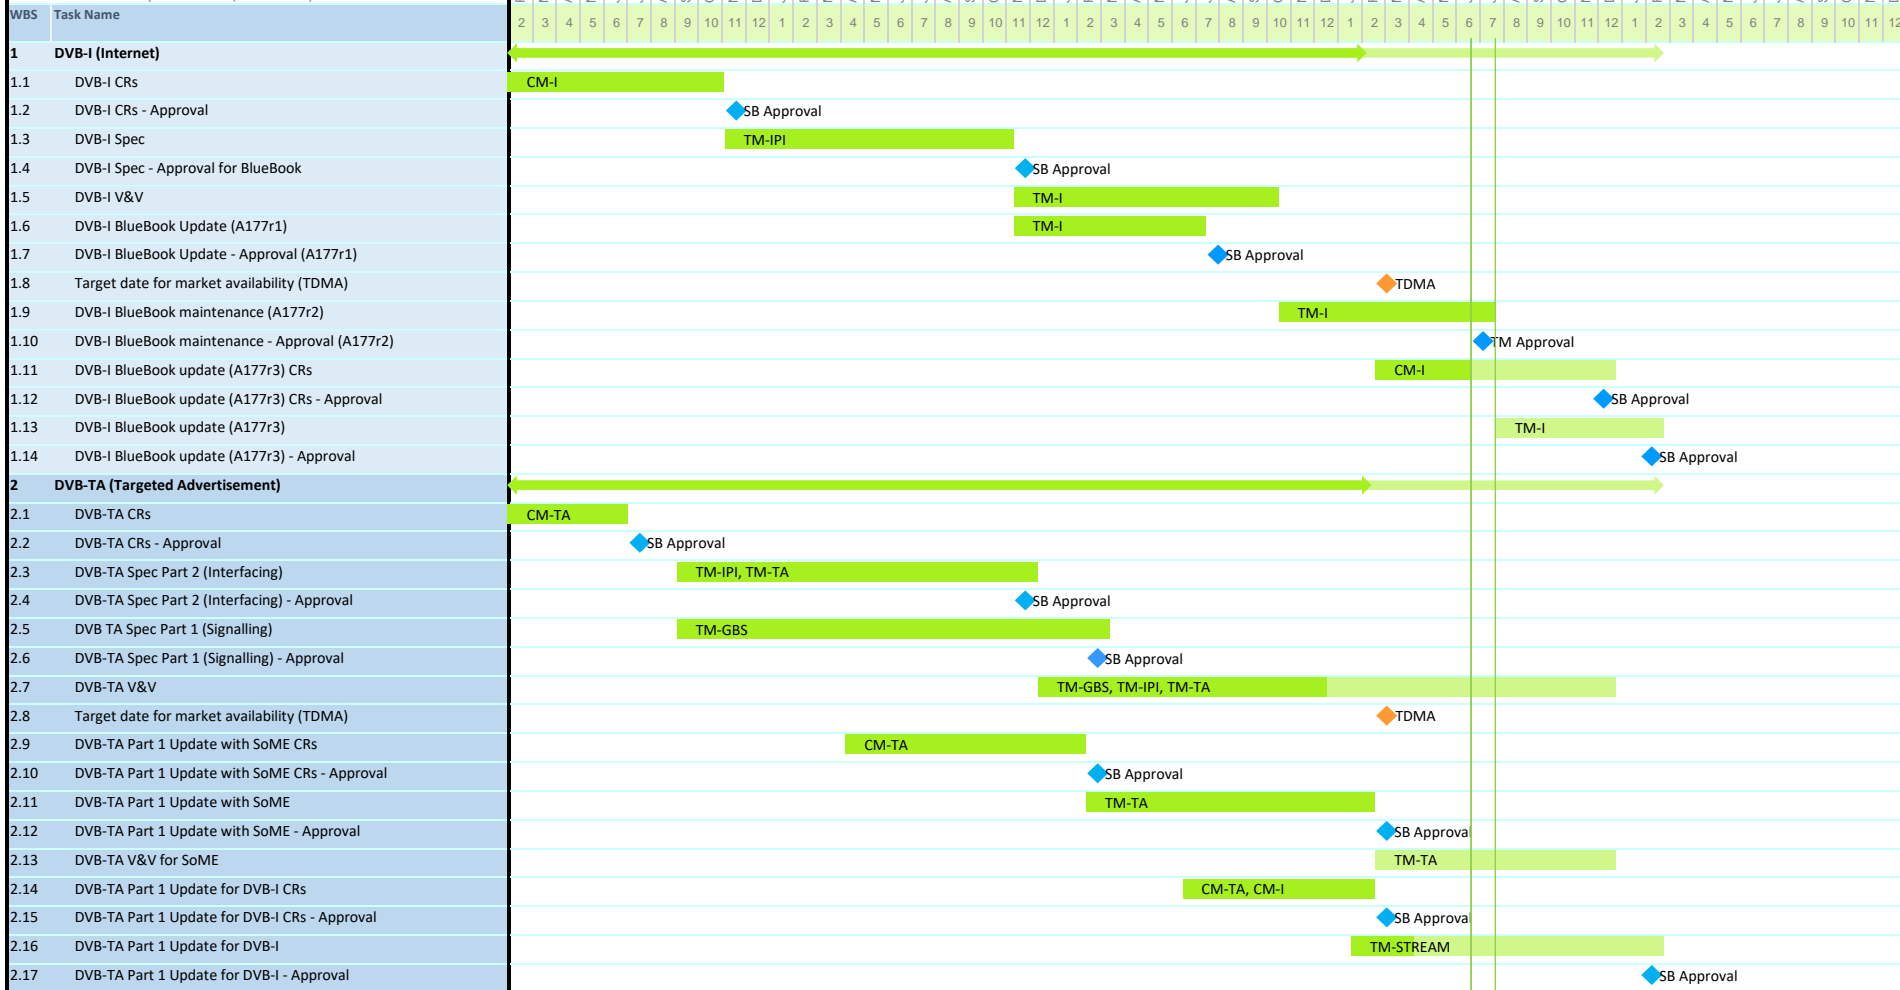

DVB Workplan

Project Lead: Emily Dubs

SB2424r17 - Input for SB98 (29.06.2021)

DVB Workplan

Project Lead: Emily Dubs

SB2424r17 - Input for SB98 (29.06.2021)

DVB Workplan

Project Lead: Emily Dubs

SB2424r17 - Input for SB98 (29.06.2021)

DVB Workplan

Project Lead: Emily Dubs

SB2424r17 - Input for SB98 (29.06.2021)