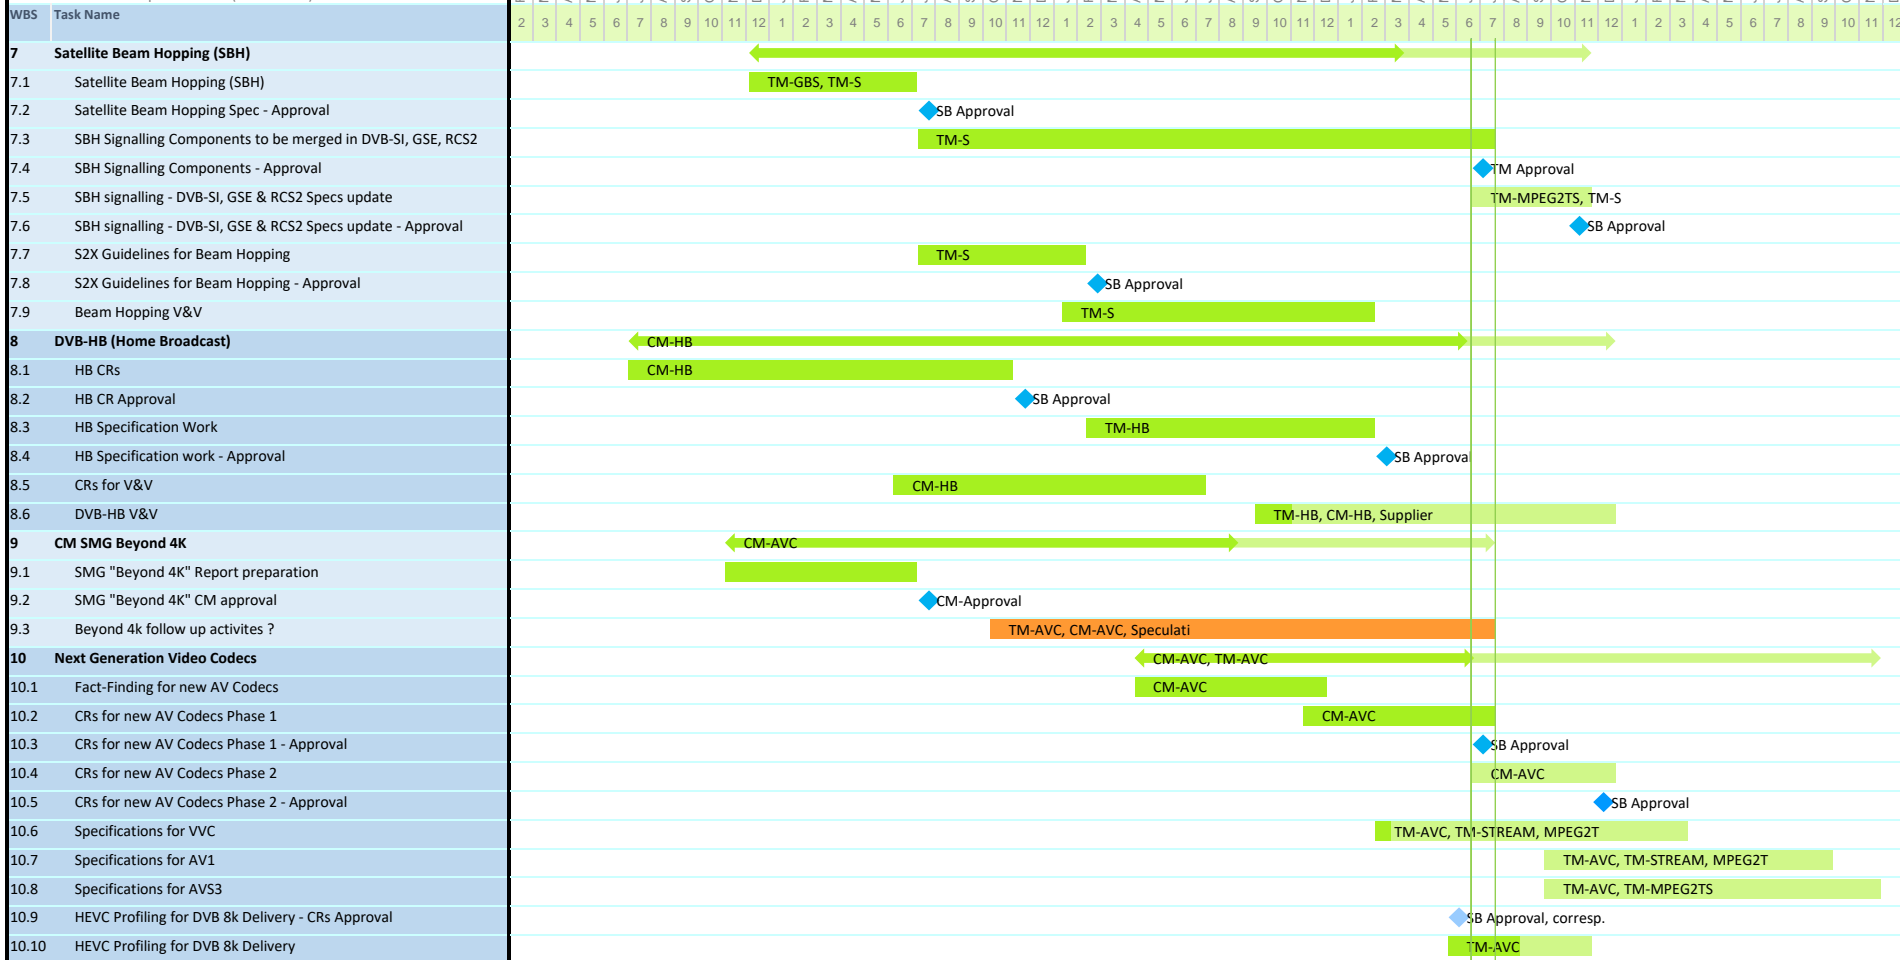

DVB Workplan

Project Lead: Emily Dubs

SB2424r17 - Input for SB98 (29.06.2021)

DVB Workplan

Project Lead: Emily Dubs

SB2424r17 - Input for SB98 (29.06.2021)

DVB Workplan

Project Lead: Emily Dubs

SB2424r17 - Input for SB98 (29.06.2021)

DVB Workplan

Project Lead: Emily Dubs

SB2424r17 - Input for SB98 (29.06.2021)